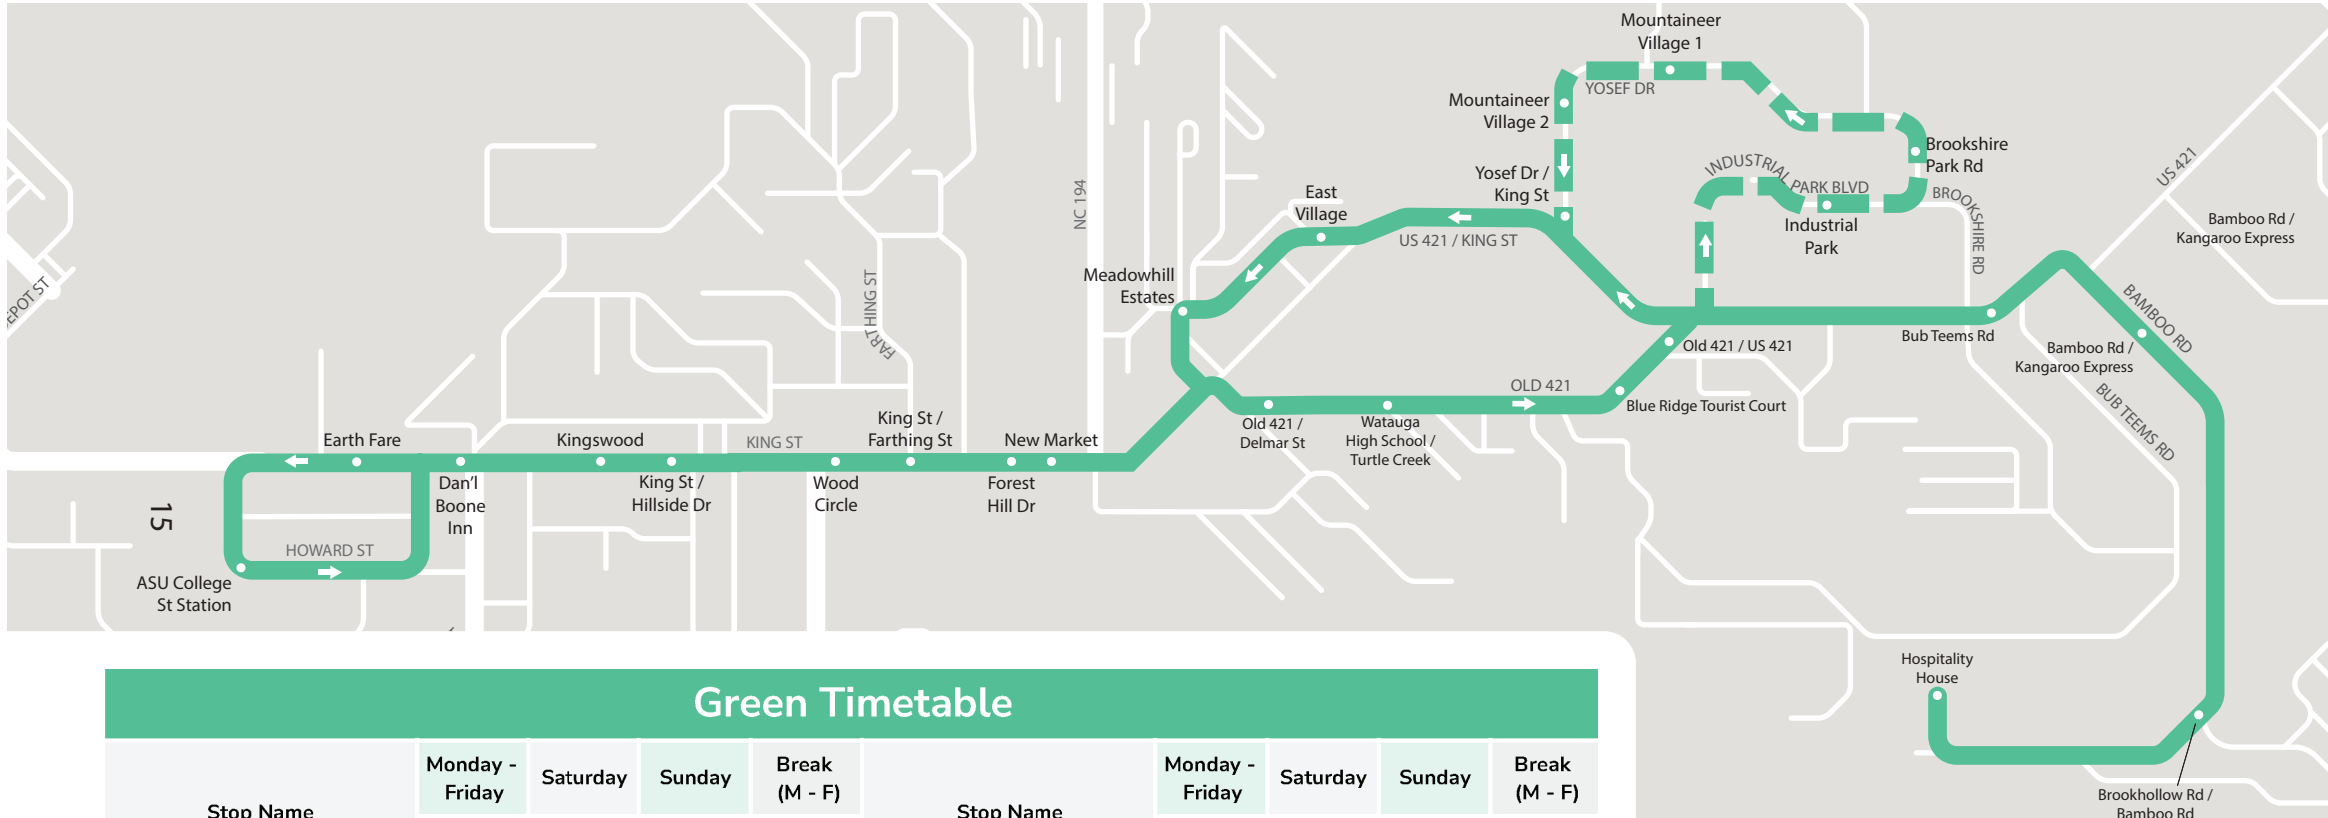

# ASU College St Station - East King St - Turtle Creek - Hospitality House - East Village

## Green Timetable

Stop Name	Monday - Friday	Saturday	Sunday	Break (M - F)	Stop Name	Monday - Friday	Saturday	Sunday	Break (M - F)
	7:20 am - 10:16 pm	8:30 am - 5:26 pm	11:50 am - 7:46 pm	7:04 am - 8:00 pm		7:20 am - 10:16 pm	8:30 am - 5:26 pm	11:50 am - 7:46 pm	7:04 am - 8:00 pm
ASU College St Station (Departs) ▲	:20 :50	:00 :30	:20 :50	:04 :34	Industrial Park	Weekends Only	:15 :45	:35 :05	
Dan'l Boone Inn	:22 :52	:02 :32	:22 :52	:06 :36	Brookshire Park		:16 :46	:36 :06	
King St / Hillside Dr	:23 :53	:03 :33	:23 :53	:07 :37	Mountaineer Village 1 ▲		:17 :47	:37 :07	
Wood Circle	:24 :54	:04 :34	:24 :54	:08 :38	Mountaineer Village 2 ▲		:17 :47	:37 :07	
Forest Hill Dr	:24 :54	:04 :34	:24 :54	:08 :38	Yosef Dr / King St	:18 :48	:38 :08		
Old 421 / Delmar St	:26 :56	:06 :36	:26 :56	:10 :40	East Village ▲	:39 :09	:19 :49	:39 :09	:23 :53
Watauga High School / Turtle Creek	:26 :56	:06 :36	:26 :56	:10 :40	Meadowhill Estates	:40 :10	:20 :50	:40 :10	:24 :54
Blue Ridge Tourist Court	:27 :57	:07 :37	:27 :57	:11 :41	New Market	:42 :12	:22 :52	:42 :12	:26 :56
Old 421 / US 421	:27 :57	:07 :37	:27 :57	:11 :41	King St / Farthing St	:43 :13	:23 :53	:43 :13	:27 :57
Bub Teems Rd	:28 :57	:08 :38	:28 :58	:12 :42	Kingswood	:44 :14	:24 :54	:44 :14	:28 :58
Bamboo Rd / Kangaroo Express	:29 :59	:09 :39	:29 :59	:13 :43	Earth Fare	:45 :15	:25 :55	:45 :15	:29 :59
Hospitality House ▲	:33 :03	:13 :43	:33 :03	:17 :47	ASU College St Station (Arrives) ▲	:46 :16	:26 :56	:46 :16	:30 :00
Brookhollow Rd / Bamboo Rd	:34 :04	:14 :44	:34 :04	:18 :48					

**Bold Underlined** = First Bus ▲ = Shelter

**How to Read the Map**

If the stop name is on the left, the bus stops on the left side of the road

If the stop name is on the right, the bus stops on the right side of the road

Route Direction