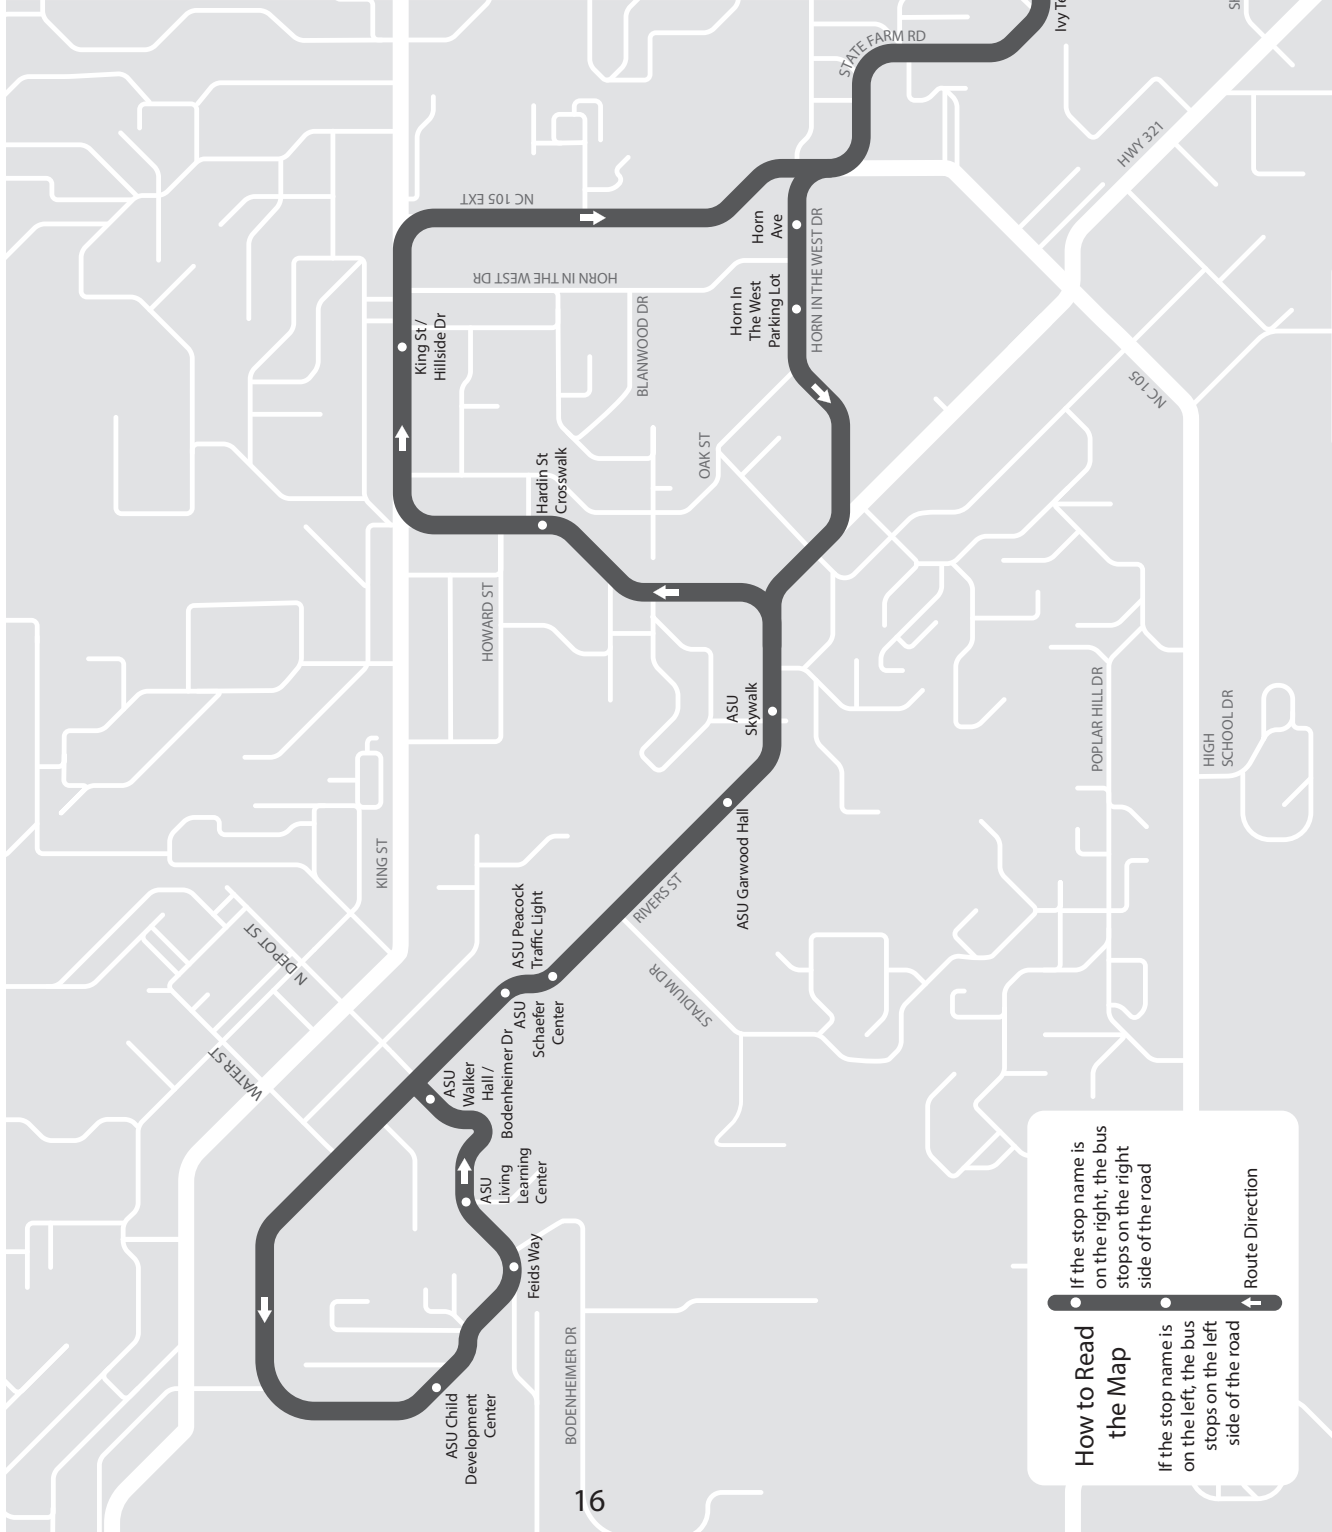

# Rivers St- Poplar Grove Rd - Bodenheimer Dr - Hardin St - King St - NC 105 Ext - State Farm Rd - Horn in the West Dr

## Gray Timetable

Stop Name	Monday - Friday & Break
ASU Peacock Traffic Light ▲	7:05 am - 6:05 pm
ASU Child Development Center ▲	:16 :46
Feids Way	:20 :50
ASU Living Learning Center (Down) ▲	:21 :51
ASU Walker Hall / Bodenheimer Dr ▲	:22 :52
ASU Schaefer Center ▲	:23 :53
ASU Garwood Hall ▲	:25 :55
Hardin Street Crosswalk	:26 :56
King St / Hillside Dr	:28 :58
Ivy Terrace	:30 :00
610 State Farm Rd	:32 :02
ASU State Farm Lot / Greenway (Arrives) ▲	:33 :03
ASU State Farm Lot / Greenway (Departs) ▲	:35 :05
Horn Ave	:38 :08
Horn in the West Parking Lot	:40 :10
ASU Skywalk ▲	:42 :12
	:45 :15

**Bold Underlined = First Bus ▲ = Shelter**

### How to Read the Map

If the stop name is on the right, the bus stops on the right side of the road

If the stop name is on the left, the bus stops on the left side of the road

Route Direction