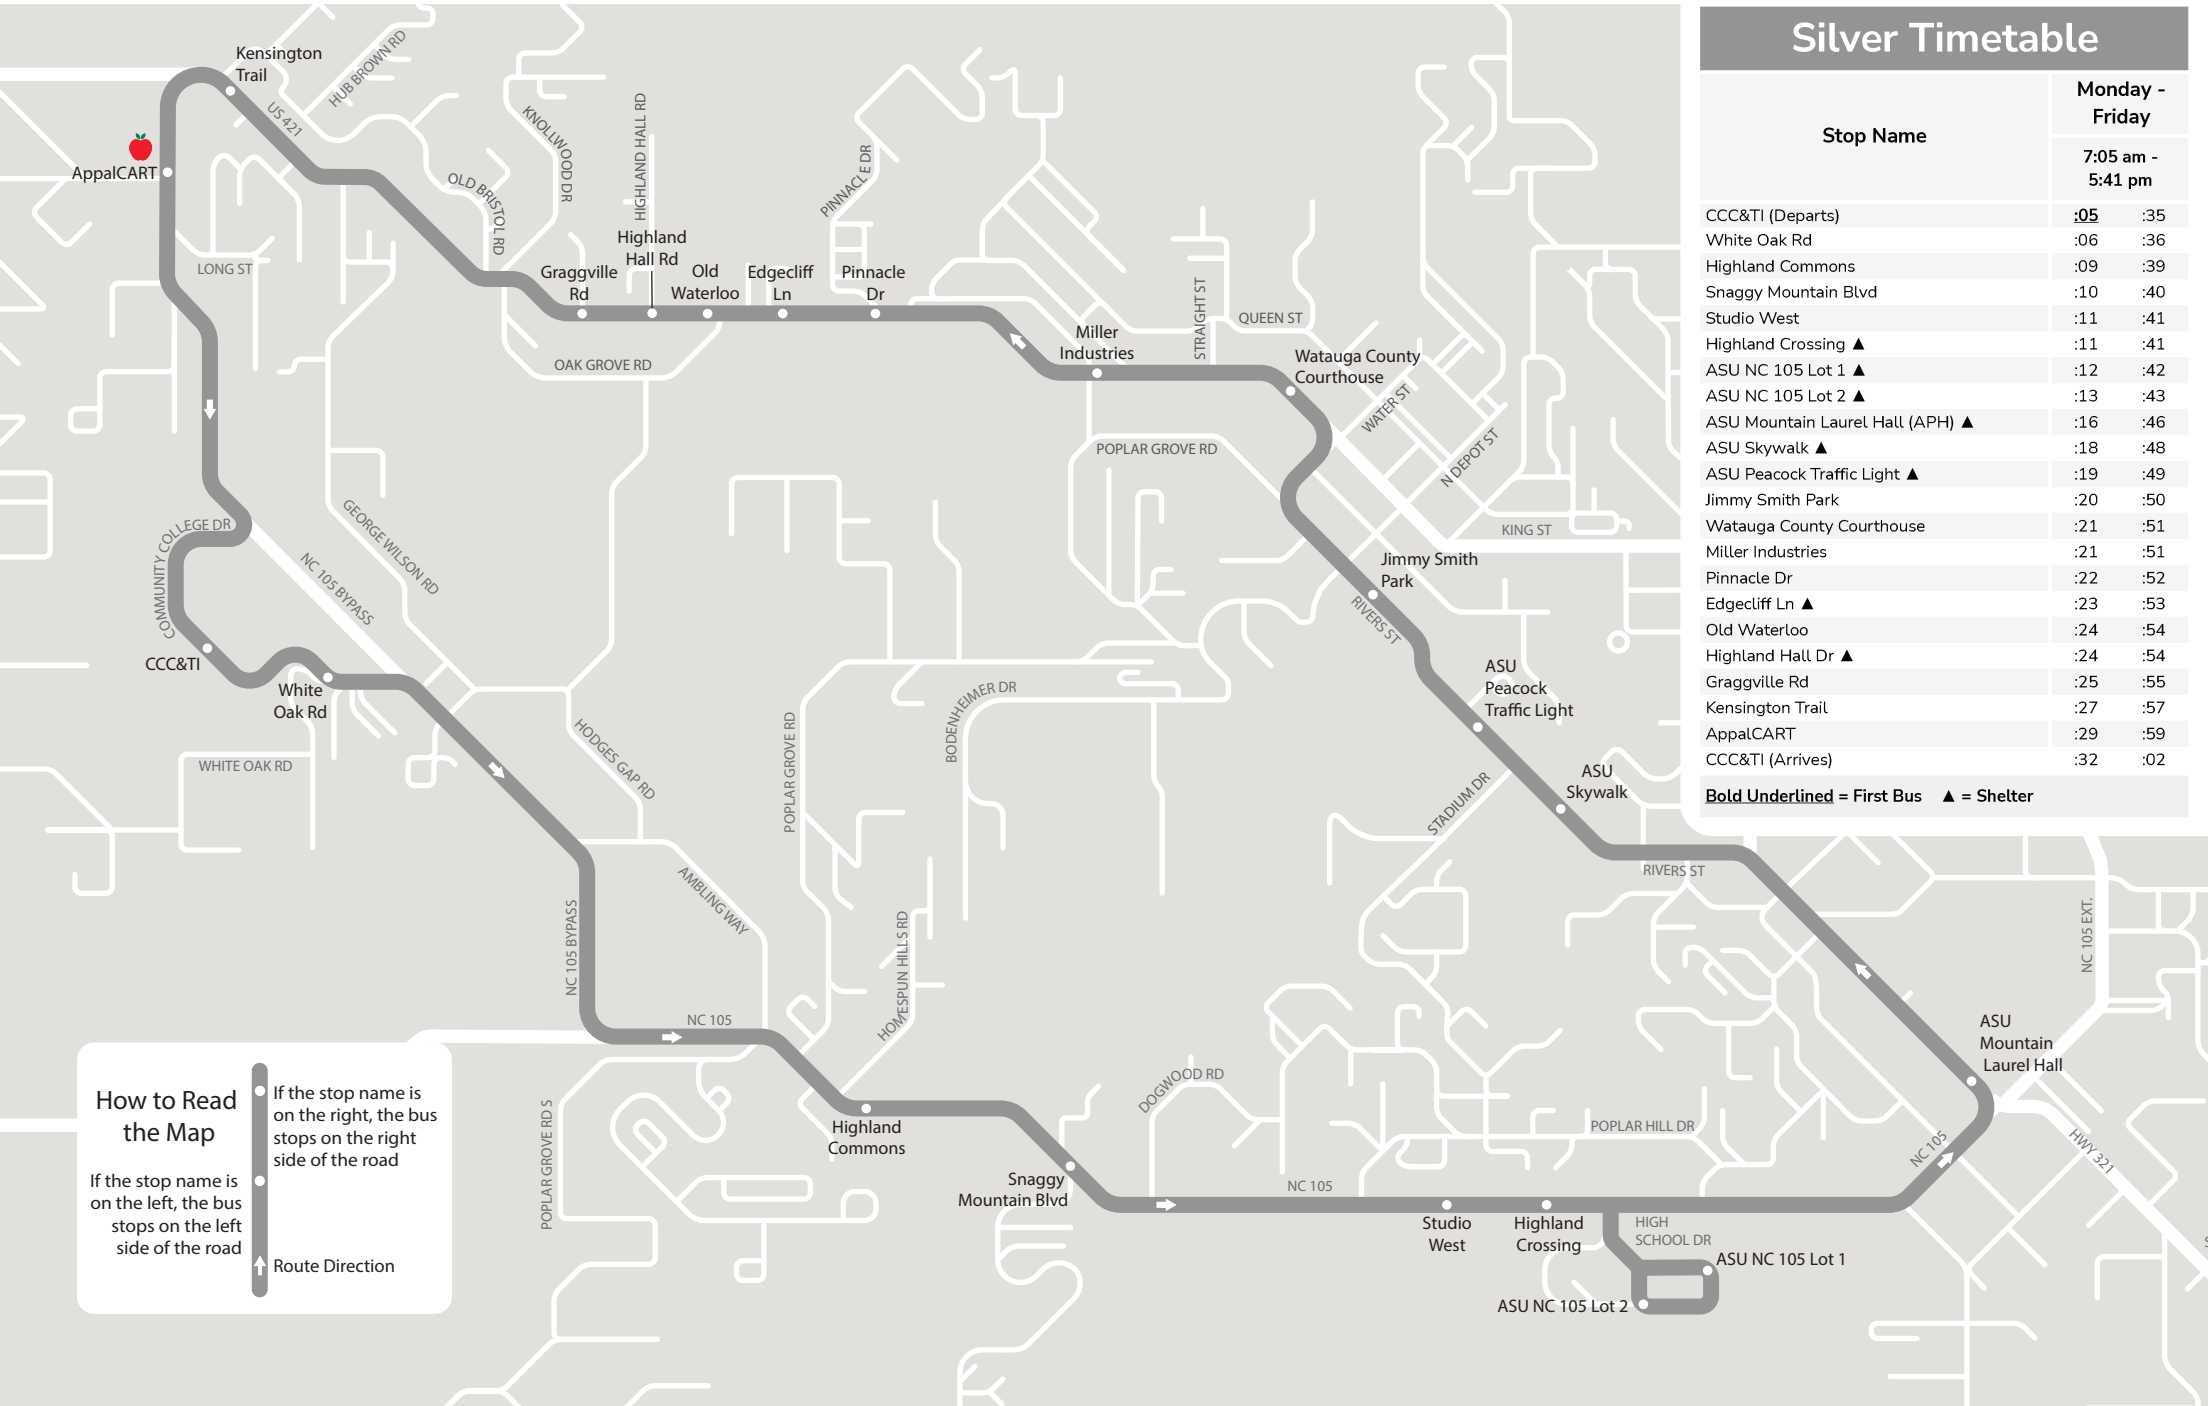

King St - Rivers St - NC 105 - NC 105 Bypass

Silver Timetable

Stop Name	Monday - Friday	
	7:05 am - 5:41 pm	
CCC&TI (Departs)	<u>:05</u>	:35
White Oak Rd	:06	:36
Highland Commons	:09	:39
Snaggy Mountain Blvd	:10	:40
Studio West	:11	:41
Highland Crossing ▲	:11	:41
ASU NC 105 Lot 1 ▲	:12	:42
ASU NC 105 Lot 2 ▲	:13	:43
ASU Mountain Laurel Hall (APH) ▲	:16	:46
ASU Skywalk ▲	:18	:48
ASU Peacock Traffic Light ▲	:19	:49
Jimmy Smith Park	:20	:50
Watauga County Courthouse	:21	:51
Miller Industries	:21	:51
Pinnacle Dr	:22	:52
Edgecliff Ln ▲	:23	:53
Old Waterloo	:24	:54
Highland Hall Dr ▲	:24	:54
Graggville Rd	:25	:55
Kensington Trail	:27	:57
AppalCART	:29	:59
CCC&TI (Arrives)	:32	:02

Bold Underlined = First Bus ▲ = Shelter

How to Read the Map

- If the stop name is on the right, the bus stops on the right side of the road
- If the stop name is on the left, the bus stops on the left side of the road
- ↑ Route Direction