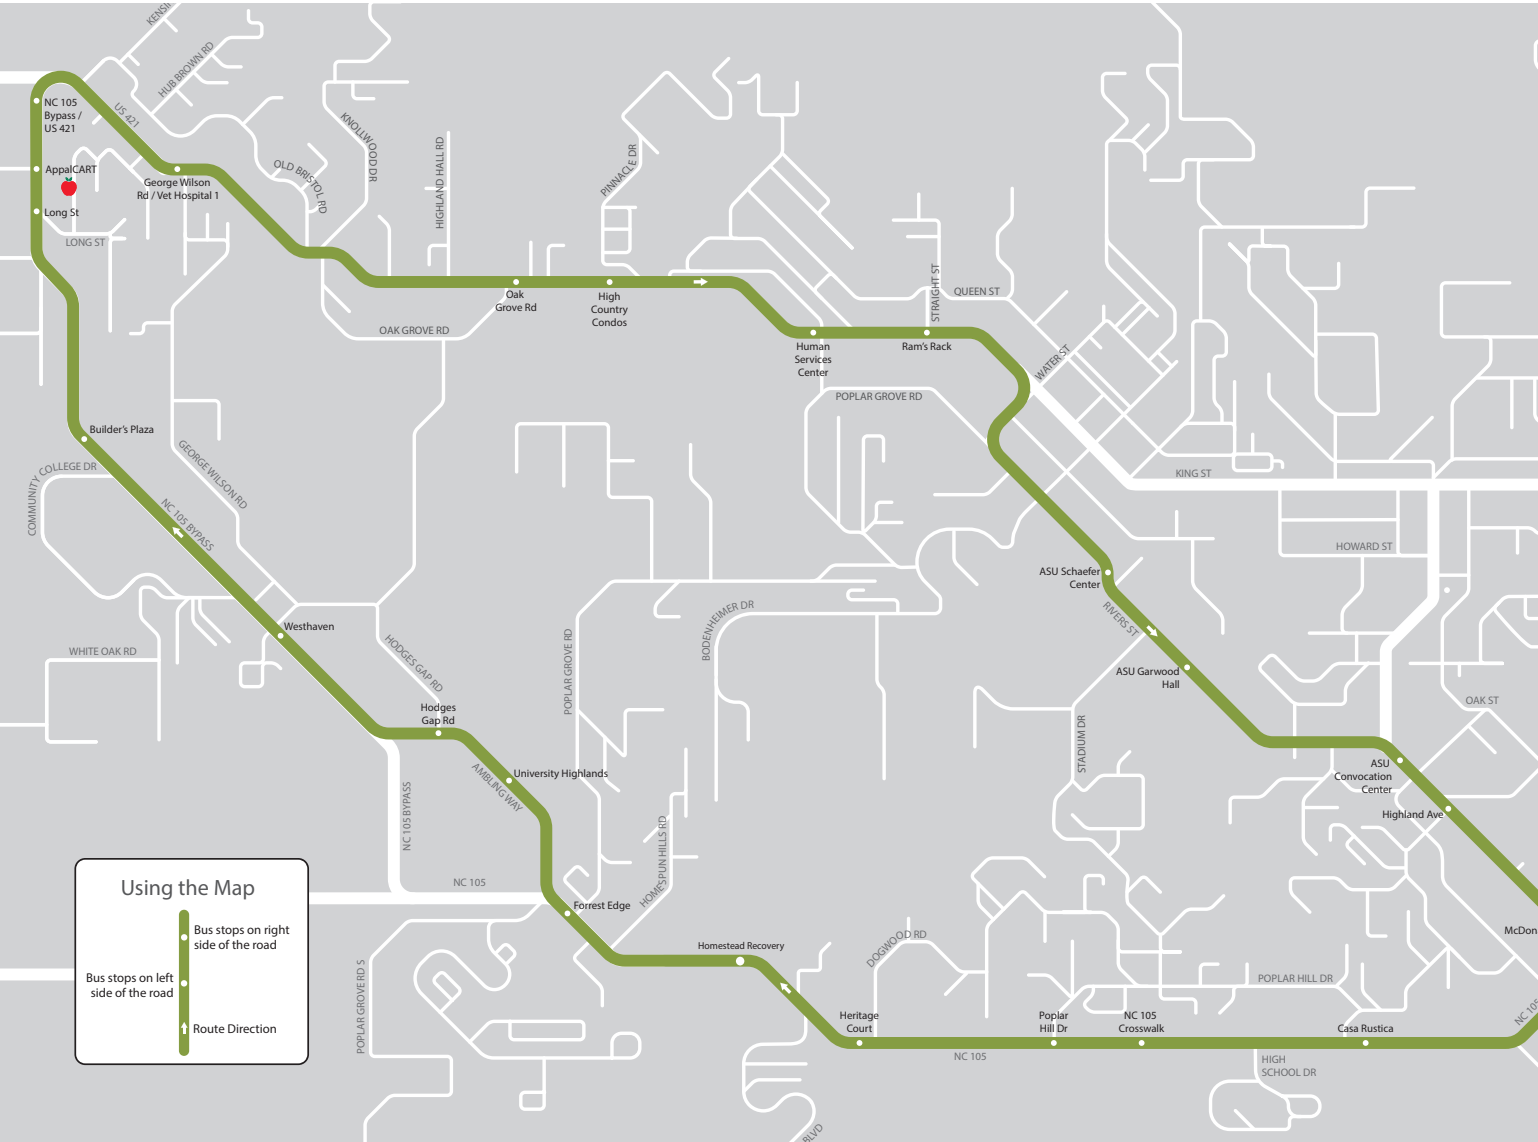

Night Owl Service

King St - Rivers St - NC 105 - NC 105 Bypass

POP 105

Using the Map

- Bus stops on right side of the road
- Bus stops on left side of the road
- ↑ Route Direction

Night Owl Pop 105 Timetable

Stop Name	Thursday & Friday		Saturday	
	9:56 pm - 2:25 am		5:56 pm - 2:25 am	
ASU Schaefer Center ▲	:05	:35	:05	:35
ASU Garwood Hall ▲	:06	:36	:06	:36
ASU Convocation Center ▲	:07	:37	:07	:37
Highland Ave	:07	:37	:07	:37
McDonald's	:08	:38	:08	:38
Casa Rustica	:10	:40	:09	:39
NC 105 Crosswalk	:10	:40	:10	:40
Poplar Hill Dr	:11	:41	:11	:41
Heritage Court on NC 105	:12	:42	:12	:42
Homestead Recovery	:13	:43	:13	:43
Forest Edge ▲	:14	:44	:14	:44
University Highlands (Arrives) ▲	:15	:45	:15	:45
University Highlands (Departs) ▲	:20	:50	:20	:50
Hodges Gap Rd	:21	:51	:21	:51
Westhaven	:22	:52	:22	:52
Builder's Plaza	:23	:53	:23	:53
Long St	:24	:54	:24	:54
AppalCART (Arrives)	:25	:55	:25	:55
AppalCART (Departs)	:26	:56	:26	:56
NC 105 Bypass / US 421	:27	:57	:27	:57
George Wilson Rd / Vet Hospital 1	:28	:58	:28	:58
Oak Grove Rd	:30	:00	:30	:00
High Country Condos ▲	:31	:01	:31	:01
Human Services Center	:32	:02	:32	:02
Ram's Rack ▲	:33	:03	:33	:03

Bold Underlined = First Bus ▲ = Shelter