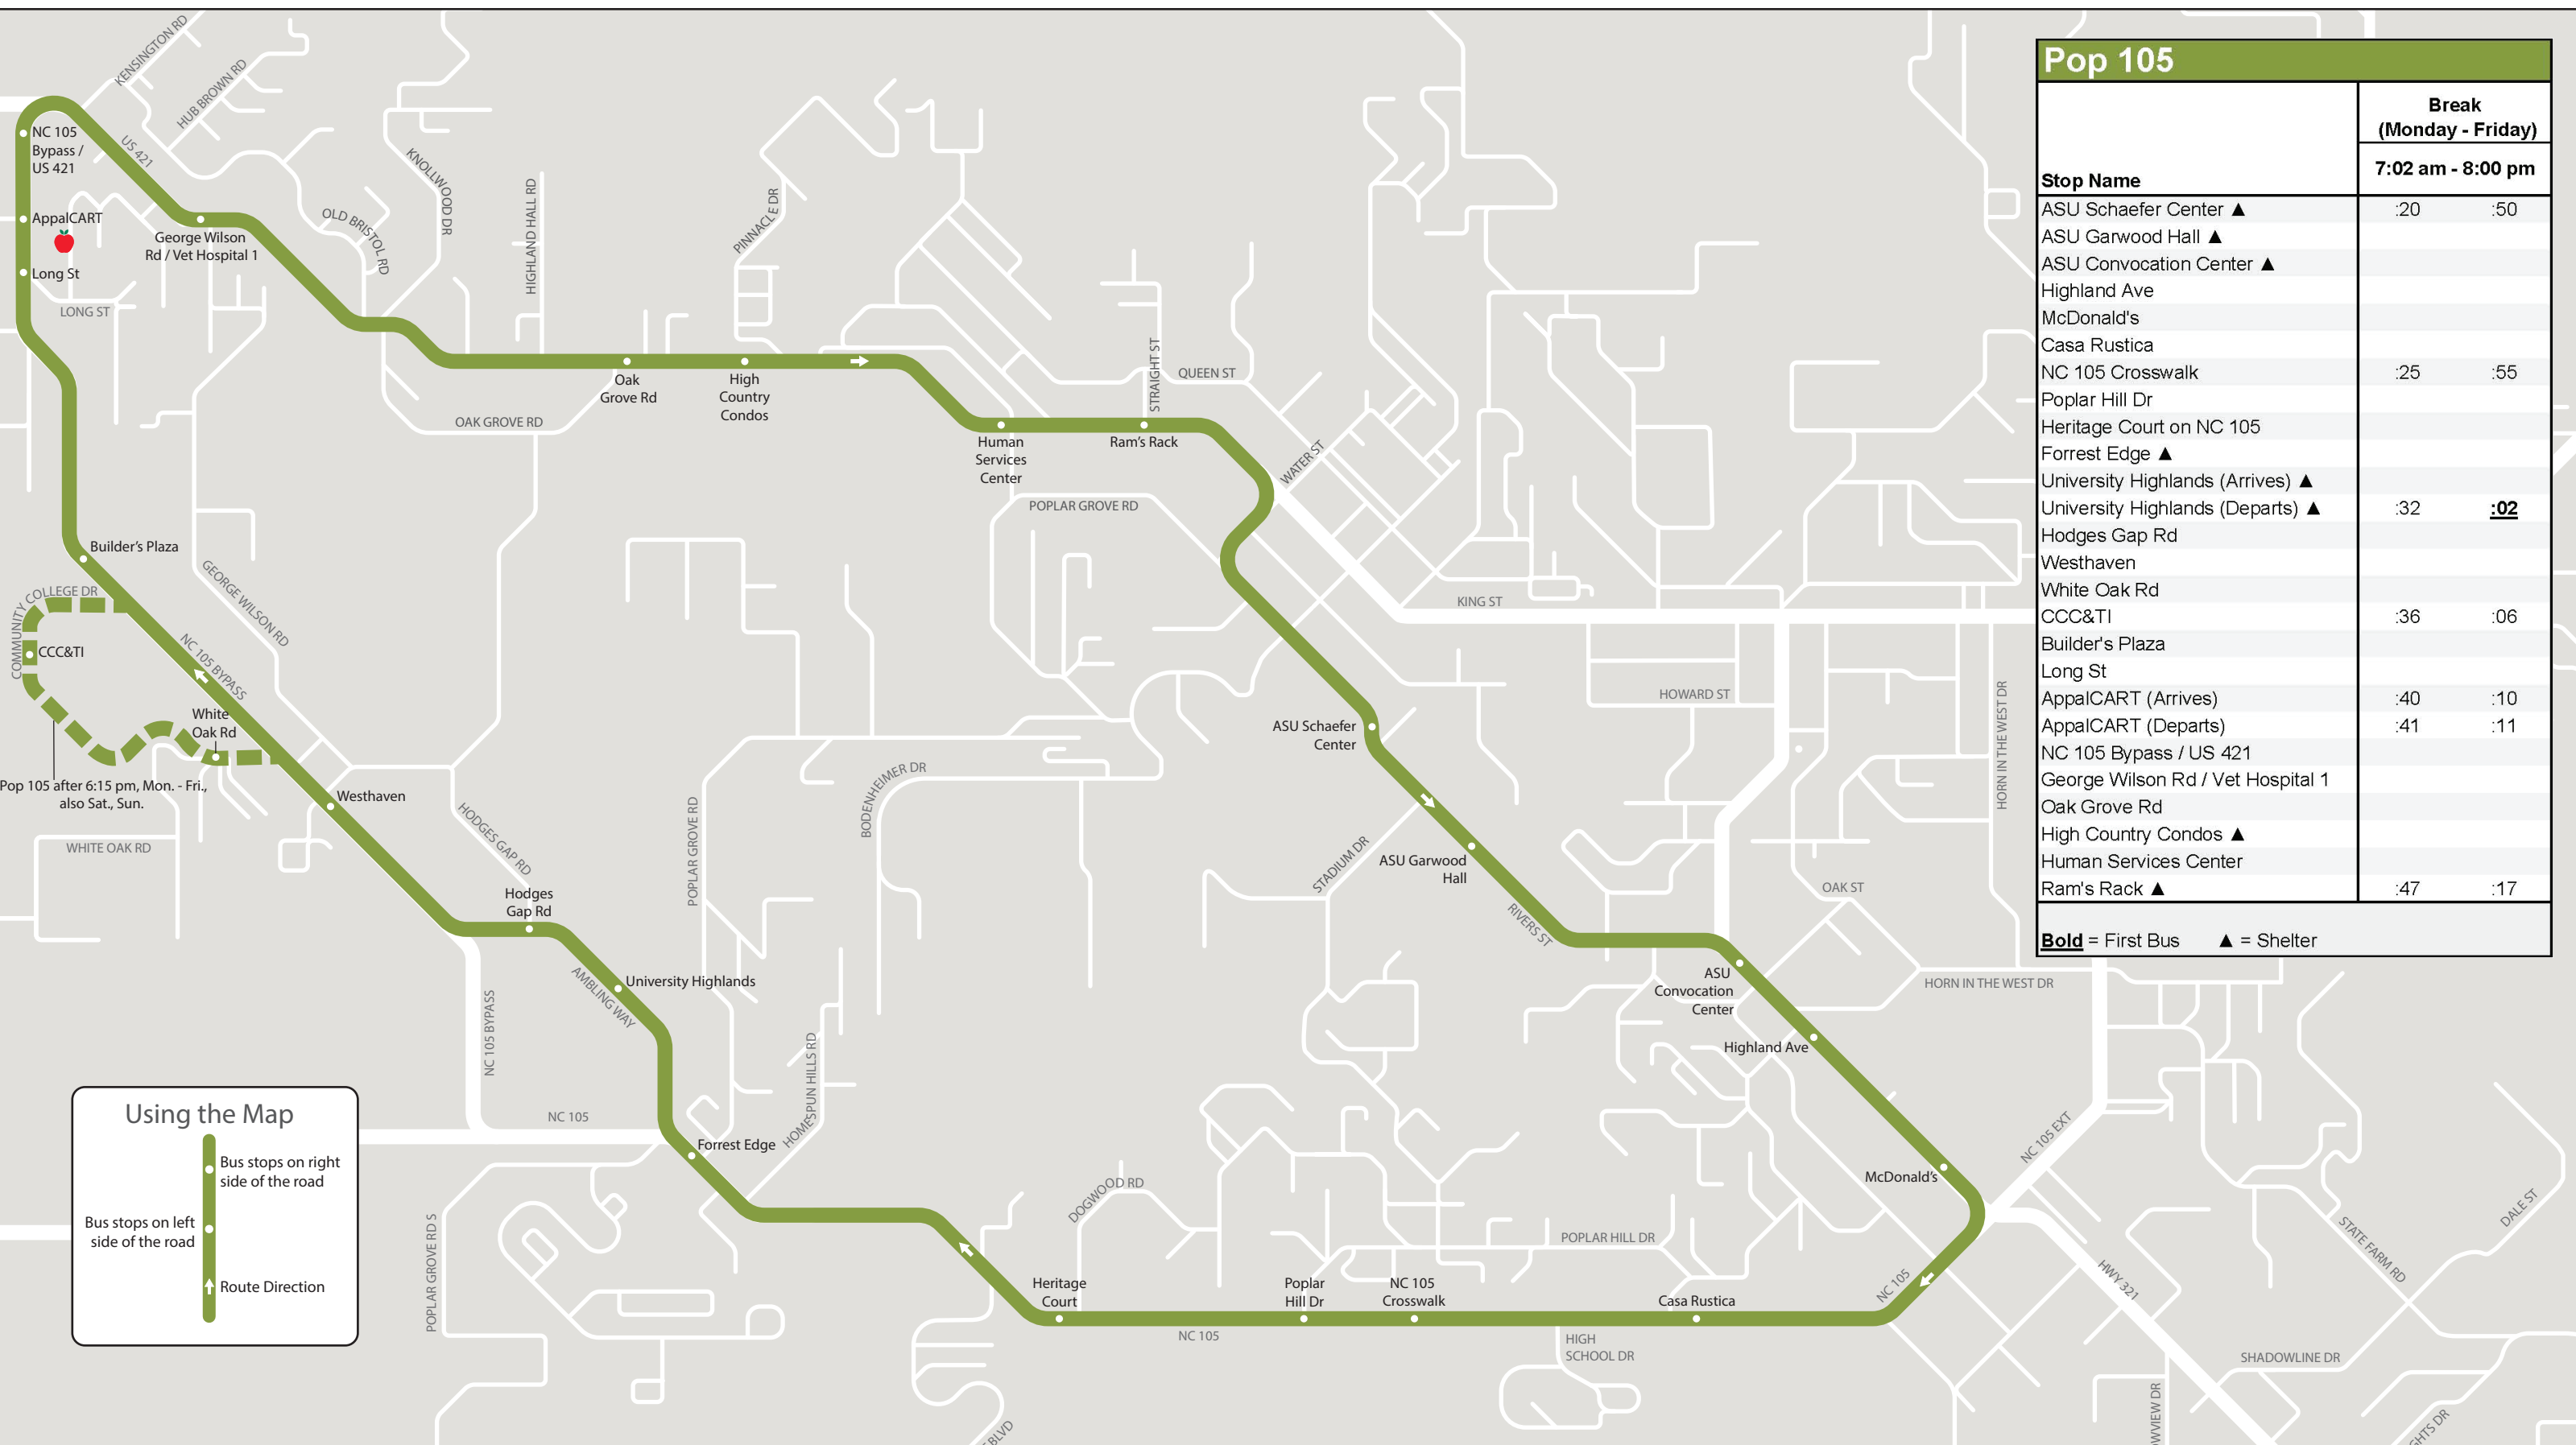

King St - Rivers St - NC 105 - NC 105 Bypass

Pop 105		Break (Monday - Friday)	
Stop Name		7:02 am - 8:00 pm	
ASU Schaefer Center ▲		:20	:50
ASU Garwood Hall ▲			
ASU Convocation Center ▲			
Highland Ave			
McDonald's			
Casa Rustica			
NC 105 Crosswalk		:25	:55
Poplar Hill Dr			
Heritage Court on NC 105			
Forrest Edge ▲			
University Highlands (Arrives) ▲			
University Highlands (Departs) ▲		:32	<b>:02</b>
Hodges Gap Rd			
Westhaven			
White Oak Rd			
CCC&TI		:36	:06
Builder's Plaza			
Long St			
AppalCART (Arrives)		:40	:10
AppalCART (Departs)		:41	:11
NC 105 Bypass / US 421			
George Wilson Rd / Vet Hospital 1			
Oak Grove Rd			
High Country Condos ▲			
Human Services Center			
Ram's Rack ▲		:47	:17

**Bold** = First Bus    ▲ = Shelter

**Using the Map**

- Bus stops on right side of the road
- Bus stops on left side of the road
- ↑ Route Direction

Pop 105 after 6:15 pm, Mon. - Fri., also Sat., Sun.