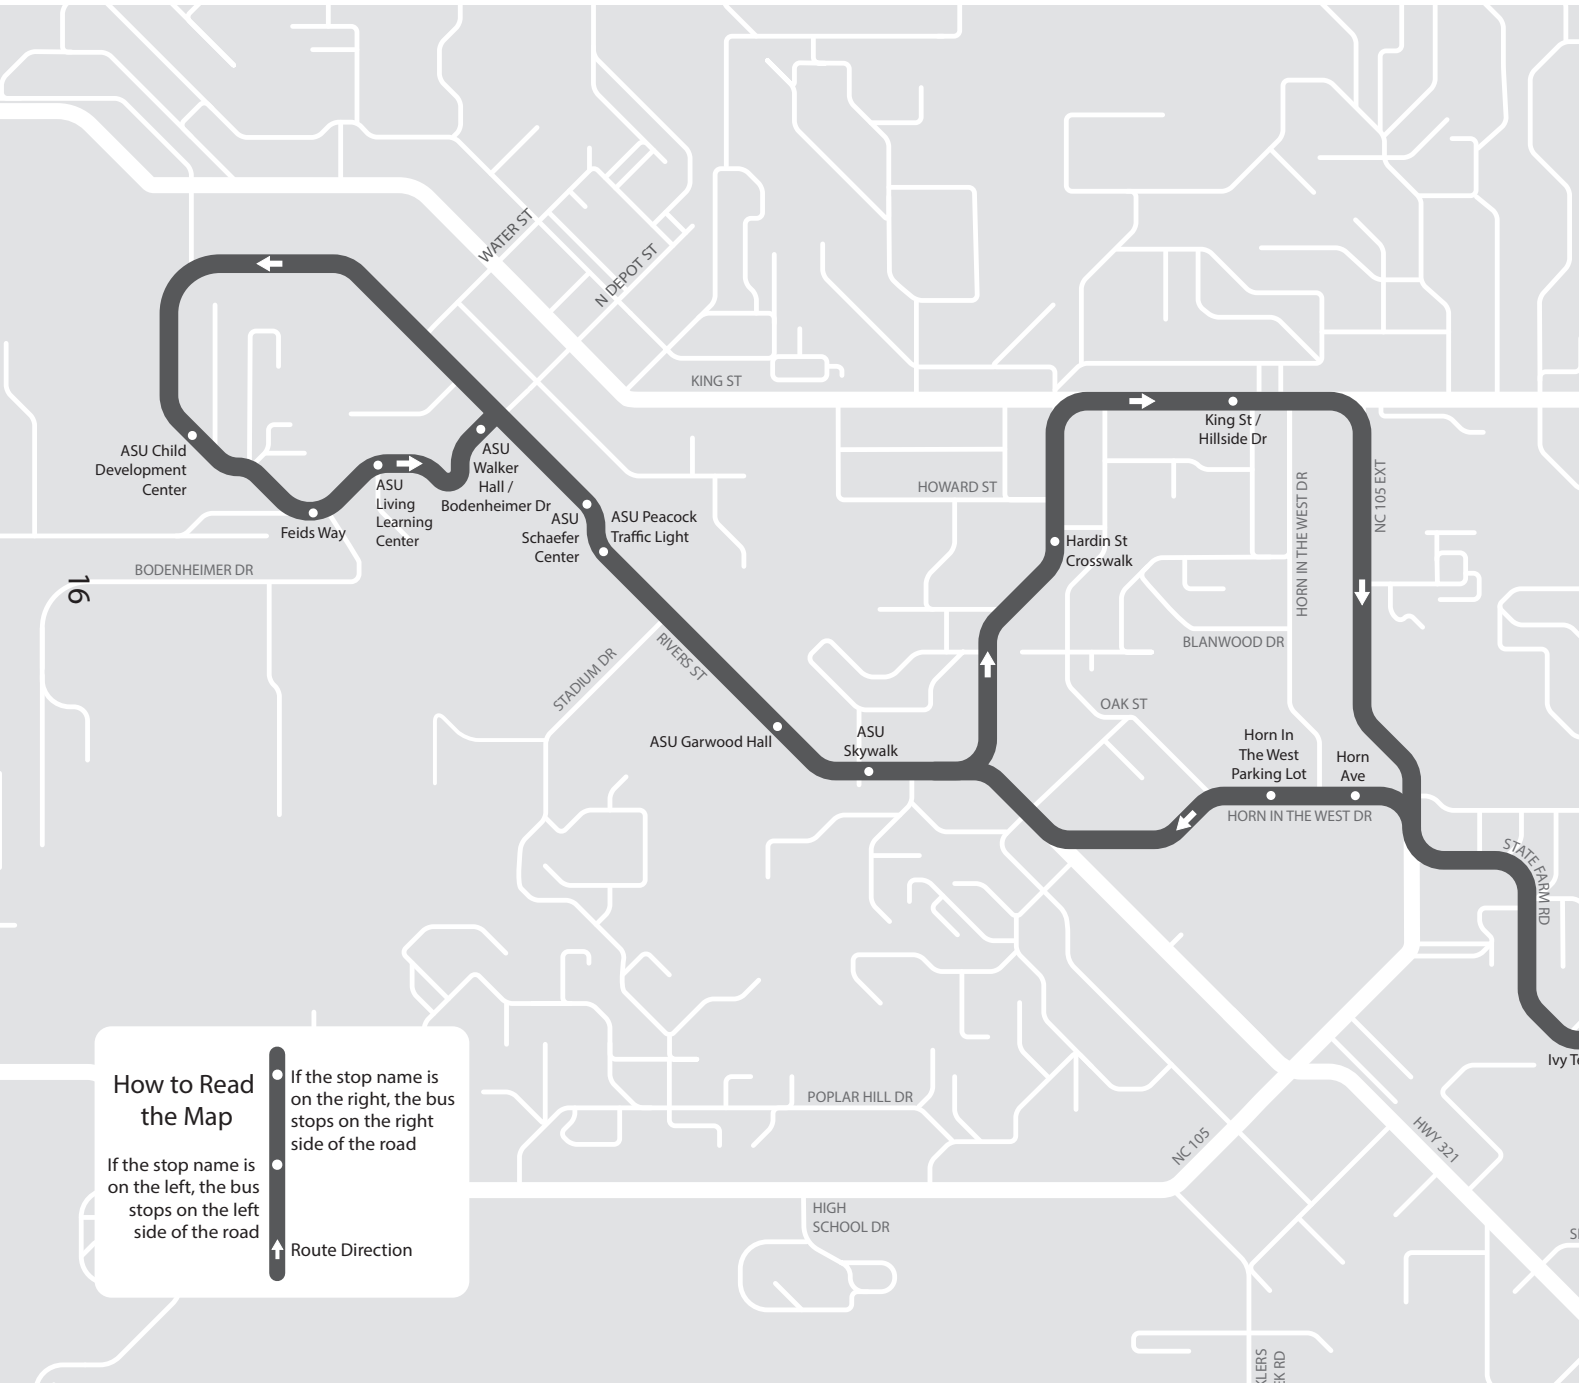

# Rivers St- Poplar Grove Rd - Bodenheimer Dr - Hardin St - King St - NC 105 Ext - State Farm Rd - Horn in the West Dr

## State Farm Timetable

Stop Name	Monday - Friday	
	7:05 am - 6:05 pm	
ASU Peacock Traffic Light ▲	:16	:46
ASU Child Development Center ▲	:20	:50
Feids Way	:21	:51
ASU Living Learning Center (Down) ▲	:22	:52
ASU Walker Hall / Bodenheimer Dr ▲	:23	:53
ASU Schaefer Center ▲	:25	:55
ASU Garwood Hall ▲	:26	:56
Hardin Street Crosswalk	:28	:58
King St / Hillside Dr	:30	:00
Ivy Terrace	:32	:02
610 State Farm Rd	:33	:03
ASU State Farm Lot / Greenway (Arrives) ▲	:35	<b>:05</b>
ASU State Farm Lot / Greenway (Departs) ▲	:38	:08
Horn Ave	:40	:10
Horn in the West Parking Lot	:42	:12
ASU Skywalk ▲	:45	:15

**Bold Underlined = First Bus ▲ = Shelter**

### How to Read the Map

If the stop name is on the left, the bus stops on the left side of the road

If the stop name is on the right, the bus stops on the right side of the road

↑ Route Direction