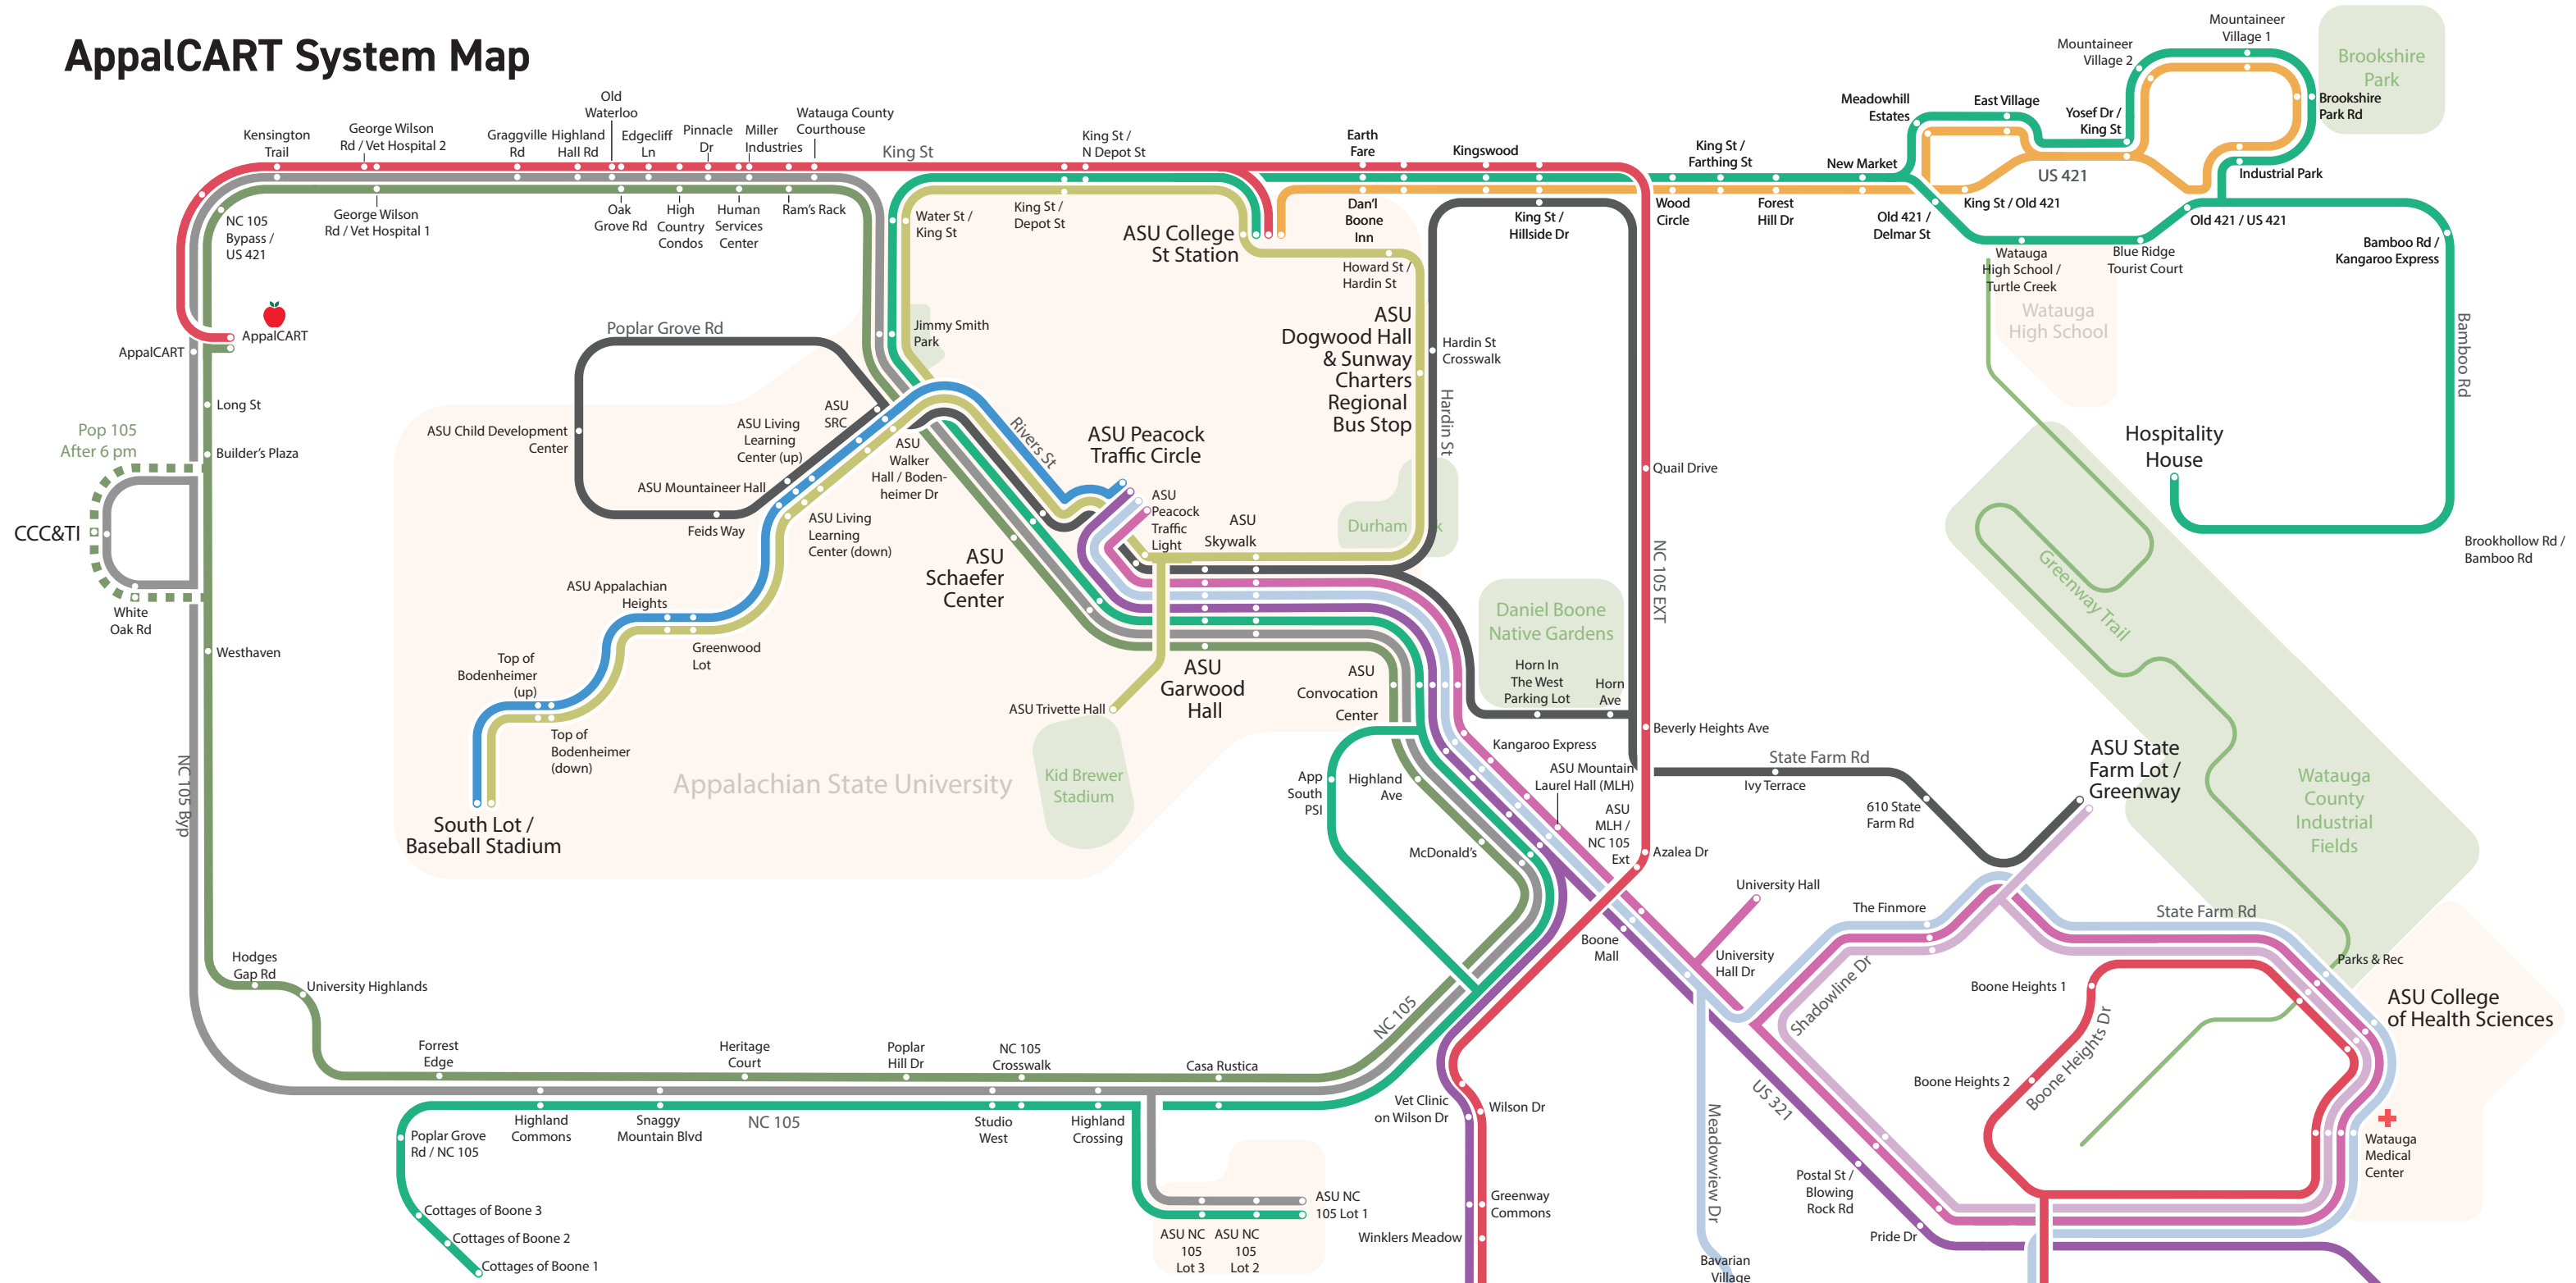

AppalCART System Map

ROUTES

- B Blue
- E Express
- G Gold
- GR Green
- O Orange
- PK Pink
- POP Pop 105
- P Purple
- R Red
- S Silver
- GY Gray
- W Wellness

How to Read the Map

If the stop name is on the left, the bus stops on the left side of the road

Route Direction

If the stop name is on the right, the bus stops on the right side of the road

If there is a circle, the bus stops. Multiple circles indicate that multiple routes serve the bus stop