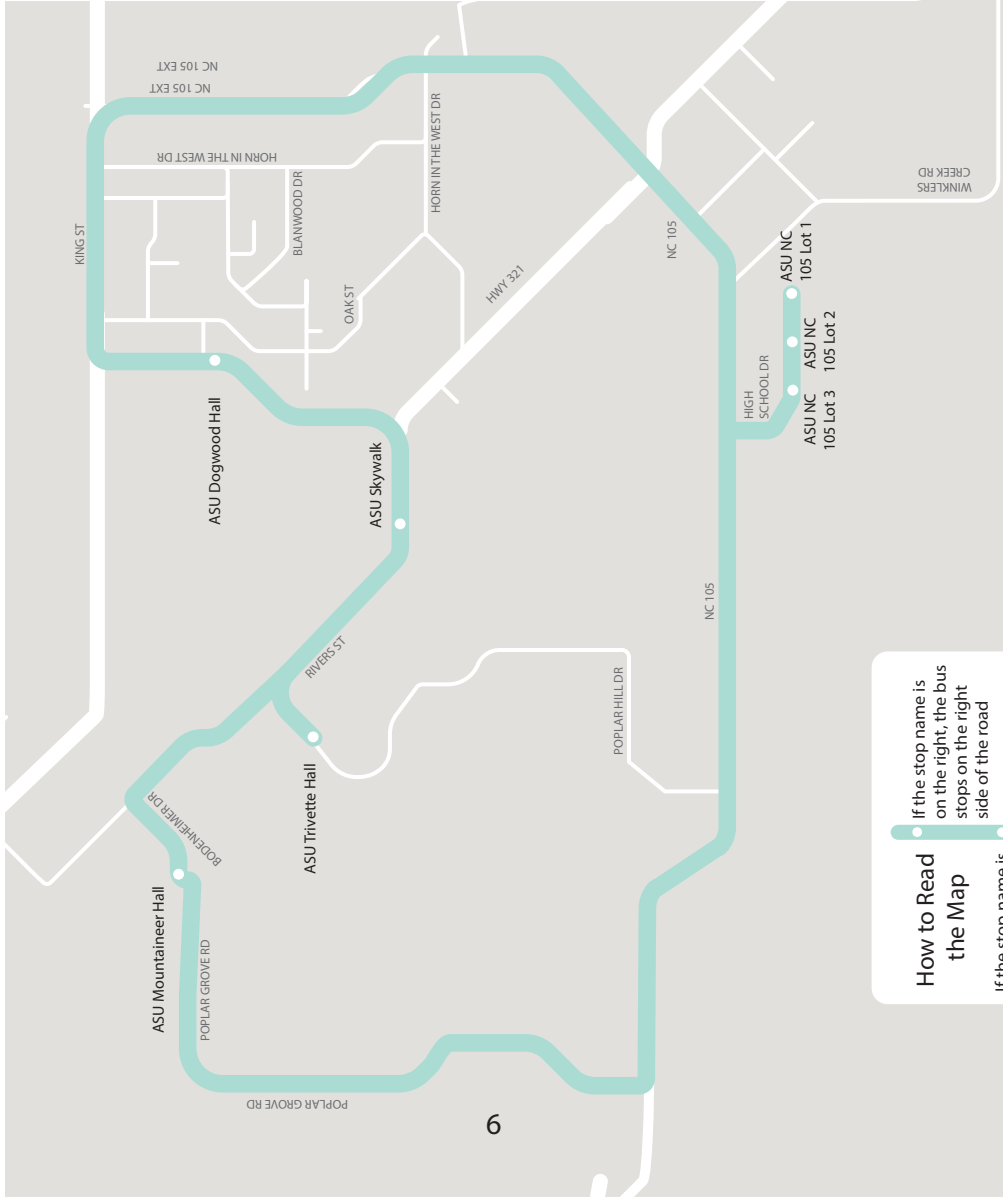

# NC 105 Lot Shuttle

## NC 105 Lot Shuttle Timetable

Stop Name	Friday	Sunday
ASU NC 105 Lot 3 (Departs) ▲	4:00 pm - 10:00 pm :00 :30	4:00 pm - 12:30 am :00 :30
ASU Dogwood Hall ▲	:12 :42	:12 :42
ASU Trivette Hall ▲	:14 :44	:14 :44
ASU Mountaineer ▲	:18 :48	:18 :48
ASU NC 105 Lot 1 ▲	:27 :57	:27 :57
ASU NC 105 Lot 2 ▲	:28 :58	:28 :58

The NC 105 Lot Shuttle will run during the ASU Fall & Spring semesters. The shuttle will run on Fridays, Sundays or on the days that classes let out and the day before they begin. The last bus will leave the lot at 12 AM on Sundays.

**Bold Underlined** = First Bus ▲ = Shelter