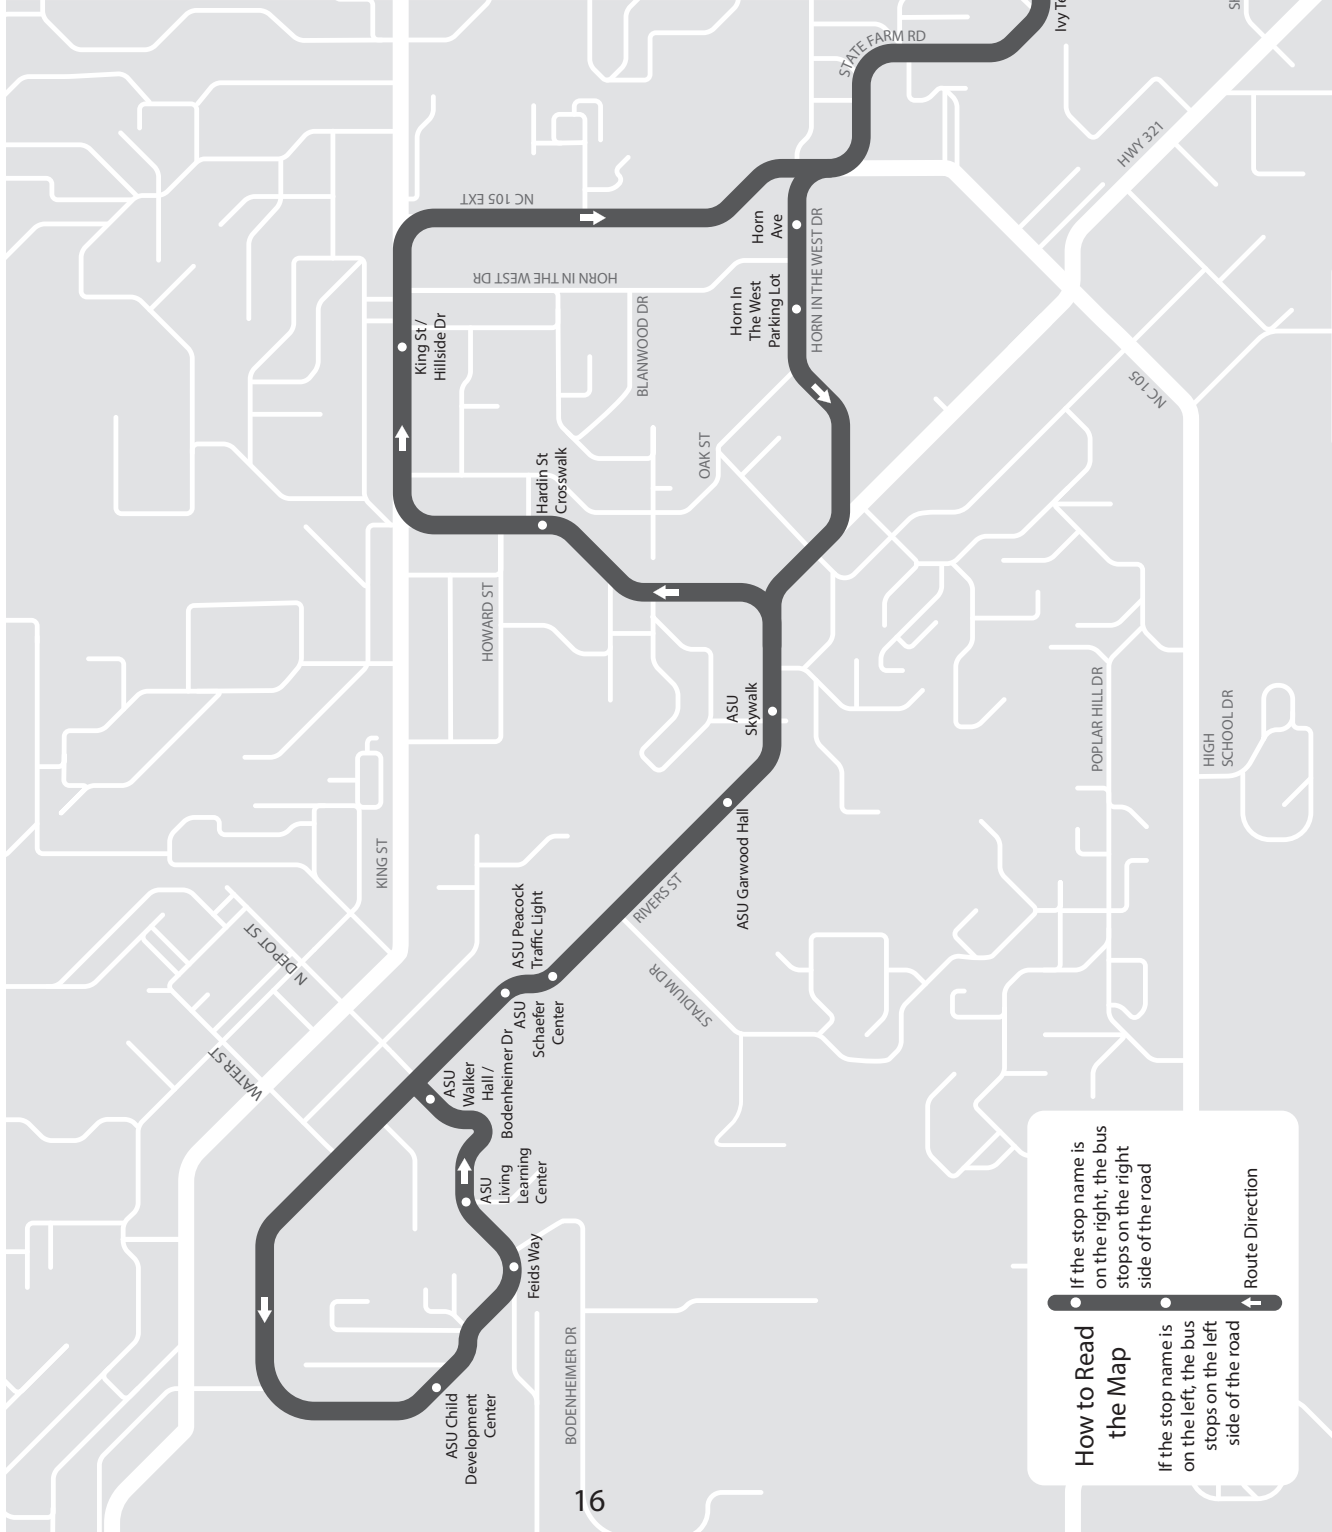

# Rivers St- Poplar Grove Rd - Bodenheimer Dr - Hardin St - King St - NC 105 Ext - State Farm Rd - Horn in the West Dr

## Gray Timetable

Stop Name	Monday - Friday & Break
ASU Peacock Traffic Light ▲	7:05 am - 6:05 pm
ASU Child Development Center ▲	:16 :46
Feids Way	:20 :50
ASU Living Learning Center (Down) ▲	:21 :51
ASU Walker Hall / Bodenheimer Dr ▲	:22 :52
ASU Schaefer Center ▲	:23 :53
ASU Garwood Hall ▲	:25 :55
Hardin Street Crosswalk	:26 :56
King St / Hillside Dr	:28 :58
Ivy Terrace	:30 :00
610 State Farm Rd	:32 :02
ASU State Farm Lot / Greenway (Arrives) ▲	:33 :03
ASU State Farm Lot / Greenway (Departs) ▲	:35 :05
Horn Ave	:38 :08
Horn in the West Parking Lot	:40 :10
ASU Skywalk ▲	:42 :12
	:45 :15

**Bold Underlined = First Bus**    ▲ = Shelter

### How to Read the Map

If the stop name is on the right, the bus stops on the right side of the road

If the stop name is on the left, the bus stops on the left side of the road

Route Direction