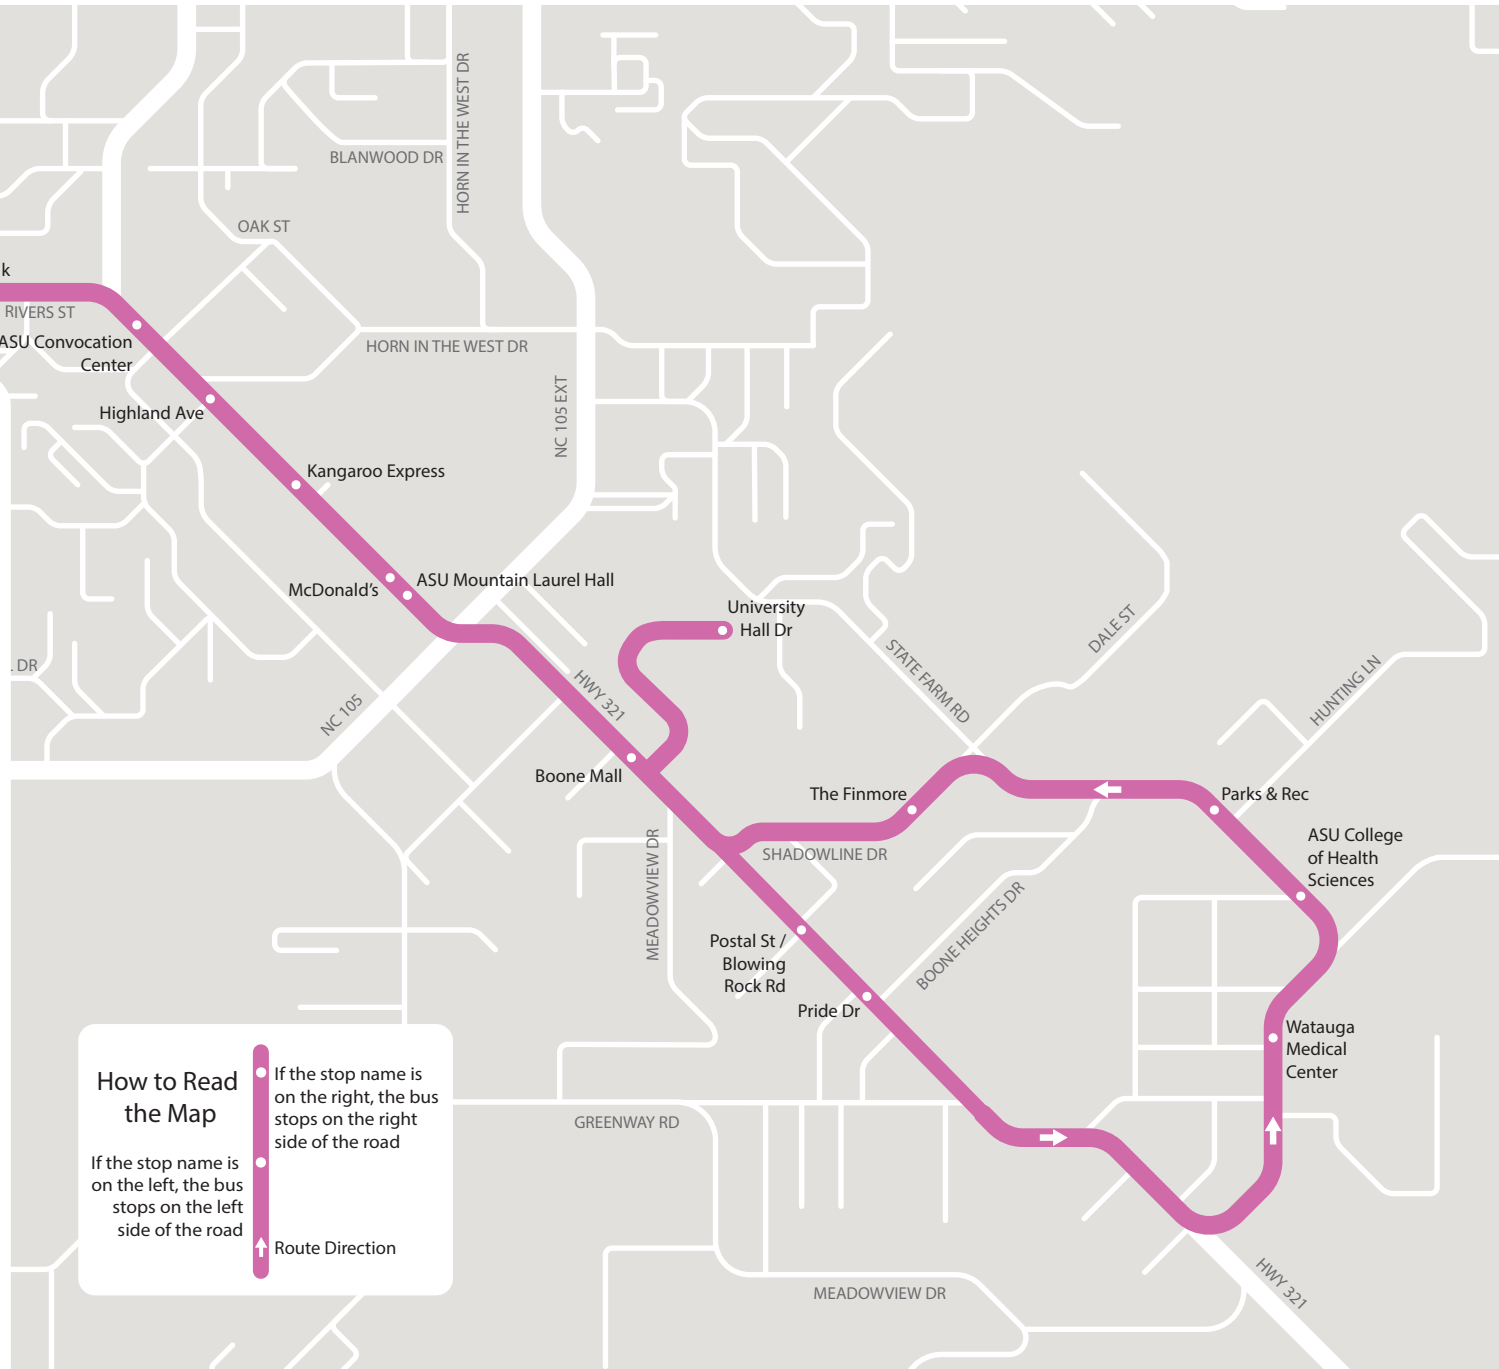

ASU Peacock Traffic Circle - Rivers St - Hwy 321 - ASU College of Health Sciences - Shadowline Dr - University Hall

Pink Timetable

| Stop Name | Monday - Friday | | | |
|--|-------------------|-----|-------------------|-----|
| | 7:10 am - 6:06 pm | | | |
| ASU Peacock Traffic Circle (Departs) ▲ | <u>:10</u> | :40 | <u>:20</u> | :50 |
| ASU Garwood Hall ▲ | :11 | :41 | :21 | :51 |
| ASU Convocation Center ▲ | :12 | :42 | :22 | :52 |
| Highland Ave | :13 | :43 | :23 | :53 |
| McDonalds | :14 | :44 | :24 | :54 |
| Boone Mall | :16 | :46 | :26 | :56 |
| Postal St / Blowing Rock Rd | :17 | :47 | :27 | :57 |
| Pride Dr | :18 | :48 | :28 | :58 |
| Watauga Medical Center ▲ | :20 | :50 | :30 | :00 |
| ASU College of Health Sciences (Arrives) ▲ | :21 | :51 | :31 | :01 |
| ASU College of Health Sciences (Departs) ▲ | :23 | :53 | :33 | :03 |
| Parks & Rec | :23 | :53 | :33 | :03 |
| The Finmore ▲ | :24 | :54 | :34 | :04 |
| University Hall | :29 | :59 | :39 | :09 |
| ASU Mountain Laurel Hall ▲ | :31 | :01 | :41 | :11 |
| Kangaroo Express | :32 | :02 | :42 | :12 |
| ASU Skywalk ▲ | :34 | :04 | :44 | :14 |
| ASU Peacock Traffic Circle (Arrives) ▲ | :35 | :05 | :45 | :15 |

Bold Underlined = First Bus ▲ = Shelter

How to Read the Map

- If the stop name is on the right, the bus stops on the right side of the road
- If the stop name is on the left, the bus stops on the left side of the road
- ↑ Route Direction