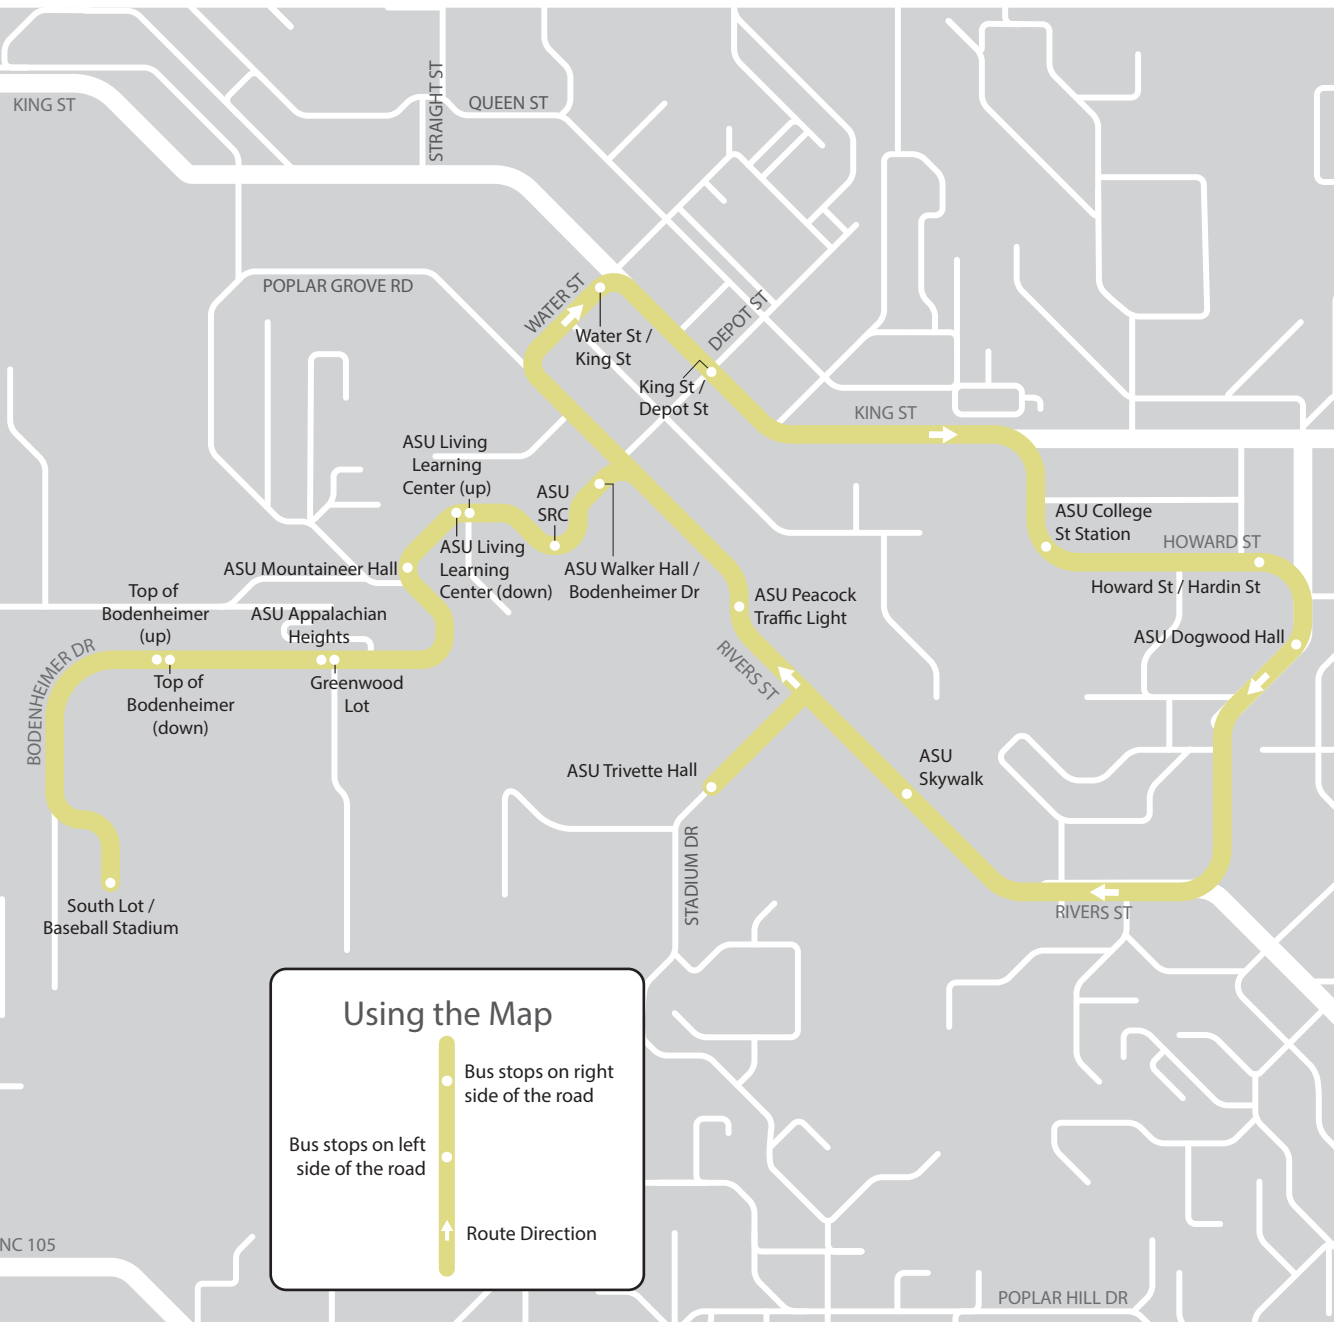

Gold

Night Owl Service

ASU College St Station - Rivers St - Bodenheimer Dr - King St

Using the Map

- Bus stops on right side of the road
- Bus stops on left side of the road
- ↑ Route Direction

Night Owl Gold Timetable

Stop Name	Thursday & Friday		Saturday	
	10:05 PM - 2:29 AM		6:05 PM - 2:29 AM	
ASU College St Station (Departs) ▲	<u>:05</u>	:35	<u>:05</u>	:35
Howard St / Hardin St	:06	:36	:06	:36
ASU Dogwood Hall ▲	:07	:37	:07	:37
ASU Skywalk ▲	:10	:40	:10	:40
ASU Trivette Hall ▲	:12	:42	:12	:42
ASU Peacock Traffic Light ▲	:14	:44	:14	:44
ASU SRC ▲	:16	:46	:16	:46
ASU Living Learning Center (up)	:16	:46	:16	:46
ASU Mountaineer Hall ▲	:17	:47	:17	:47
ASU Appalachian Heights	:18	:48	:18	:48
Top of Bodenheimer (up)	:18	:48	:18	:48
South Lot / Baseball Stadium (Arrives) ▲	:19	:49	:19	:49
South Lot / Baseball Stadium (Departs) ▲	<u>:22</u>	:52	<u>:22</u>	:52
Top of Bodenheimer (down) ▲	:23	:53	:23	:53
Greenwood Lot ▲	:24	:54	:24	:54
ASU Living Learning Center (down)	:25	:55	:25	:55
ASU Walker Hall / Bodenheimer Dr ▲	:26	:56	:26	:56
Water St / King St	:27	:57	:27	:57
King St / Depot St	<u>:28</u>	:58	<u>:28</u>	:58
ASU College St Station (Arrives) ▲	:29	:59	:29	:59

Bold Underlined = First Bus ▲ = Shelter