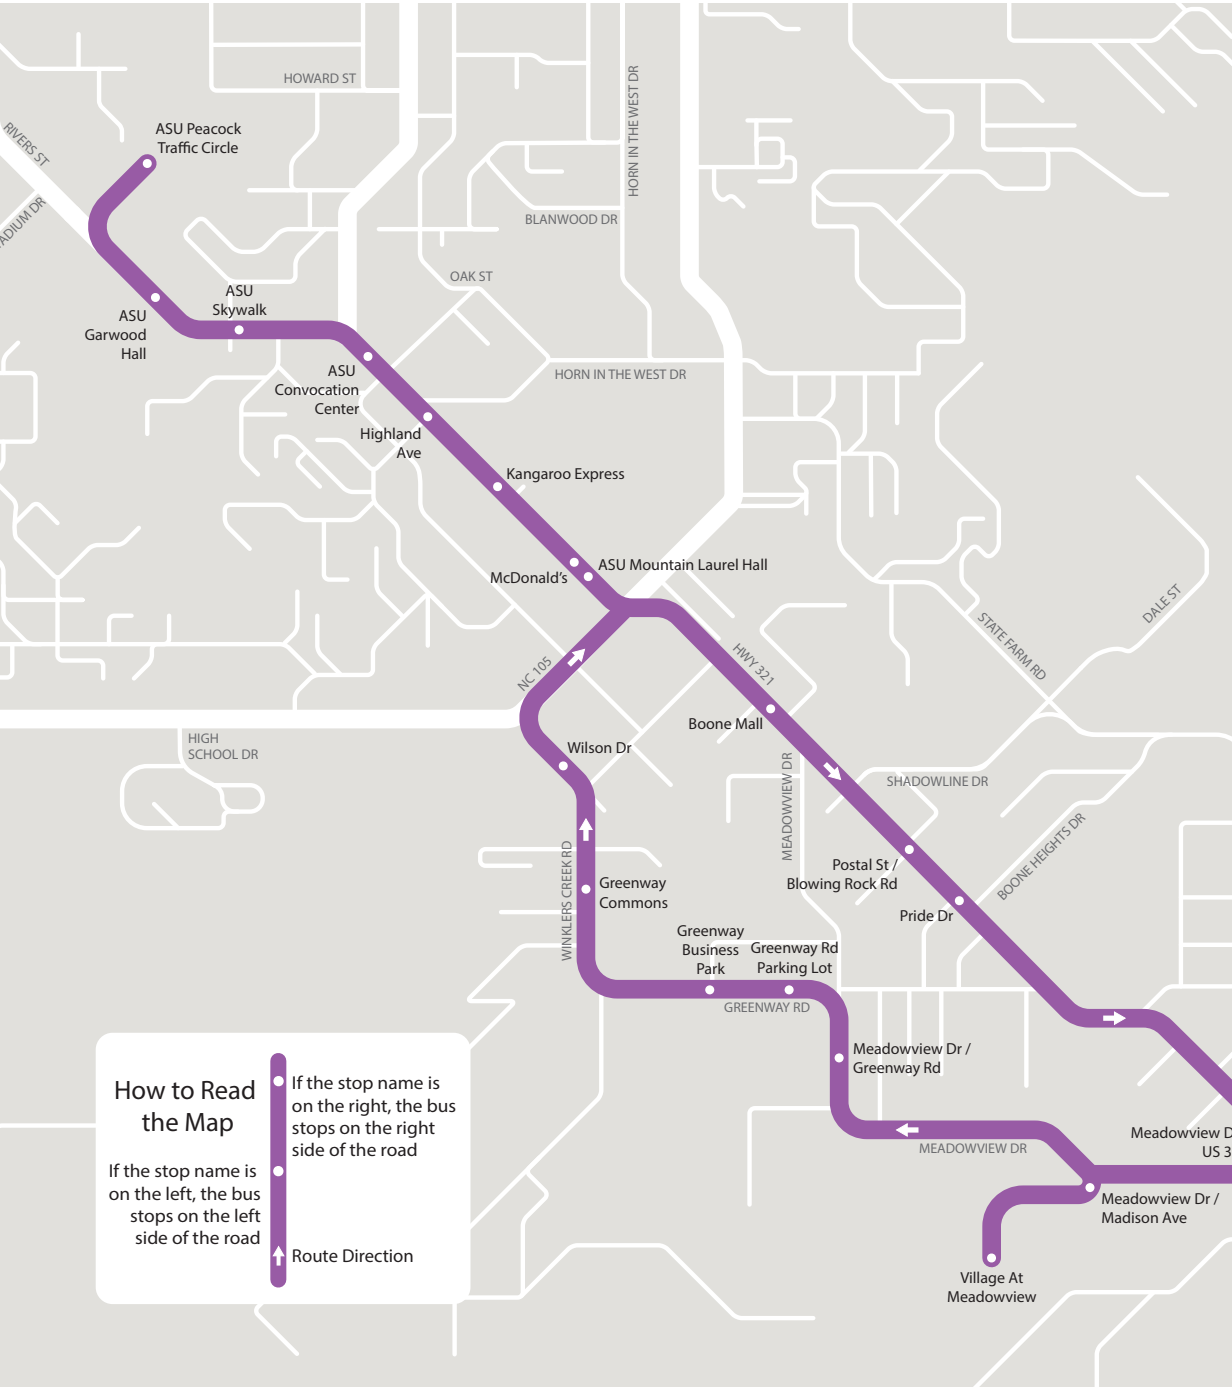

ASU Peacock Traffic Circle - Rivers St - Hwy 321 - Meadowview Dr - Greenway Rd - Winkler's Creek Rd

How to Read the Map

If the stop name is on the left, the bus stops on the left side of the road

If the stop name is on the right, the bus stops on the right side of the road

↑ Route Direction

Purple Timetable

Stop Name	Monday - Friday						Break (M - F)	
	7:10 am - 6:00 pm			6:02 pm - 10:01 pm			7:00 am - 7:50 pm	
ASU Peacock Traffic Circle (Departs) ▲	:05	:20	:35	:50	:20	:50	:55	:25
ASU Garwood Hall ▲	:06	:21	:36	:51	:21	:51	:56	:26
ASU Convocation Center ▲	:08	:23	:38	:53	:23	:53	:58	:28
Highland Ave	:09	:24	:39	:54	:24	:54	:59	:29
McDonald's	:10	:25	:40	:55	:25	:55	:00	:30
Boone Mall	<u>:10</u>	:25	:40	:55	:25	:55	<u>:00</u>	:30
Postal St / Blowing Rock Rd	:11	:26	:41	:56	:26	:56	:01	:31
Pride Dr	:12	:27	:42	:57	:27	:57	:02	:32
Meadowview Dr / US 321	:13	:28	:43	:58	:28	:58	:03	:33
Village At Meadowview (Arrives) ▲	:16	:31	:46	:01	:31	:01	:06	:36
Village At Meadowview (Departs) ▲	:17	:32	:47	:02	:32	:02	:07	:37
Meadowview Dr / Madison Ave	:19	:34	:49	:04	:34	:04	:09	:39
Meadowview Dr / Greenway Rd	:21	:36	:51	:06	:36	:06	:11	:41
Greenway Rd Parking Lot	:22	:37	:52	:07	:37	:07	:12	:42
Greenway Business Park	:23	:38	:53	:08	:38	:08	:13	:43
Greenway Commons ▲	:24	:39	:54	:09	:39	:09	:14	:44
Wilson Dr	:25	:40	:55	:10	:40	:10	:15	:45
ASU Mountain Laurel Hall ▲	:26	:41	:56	:11	:41	:11	:16	:46
Kangaroo Express	:27	:42	:57	:12	:42	:12	:17	:47
ASU Skywalk ▲	:29	:44	:59	:14	:44	:14	:19	:49
ASU Peacock Traffic Circle (Arrives) ▲	:30	:45	:00	:15	:45	:15	:20	:50

Bold Underlined = First Bus ▲ = Shelter