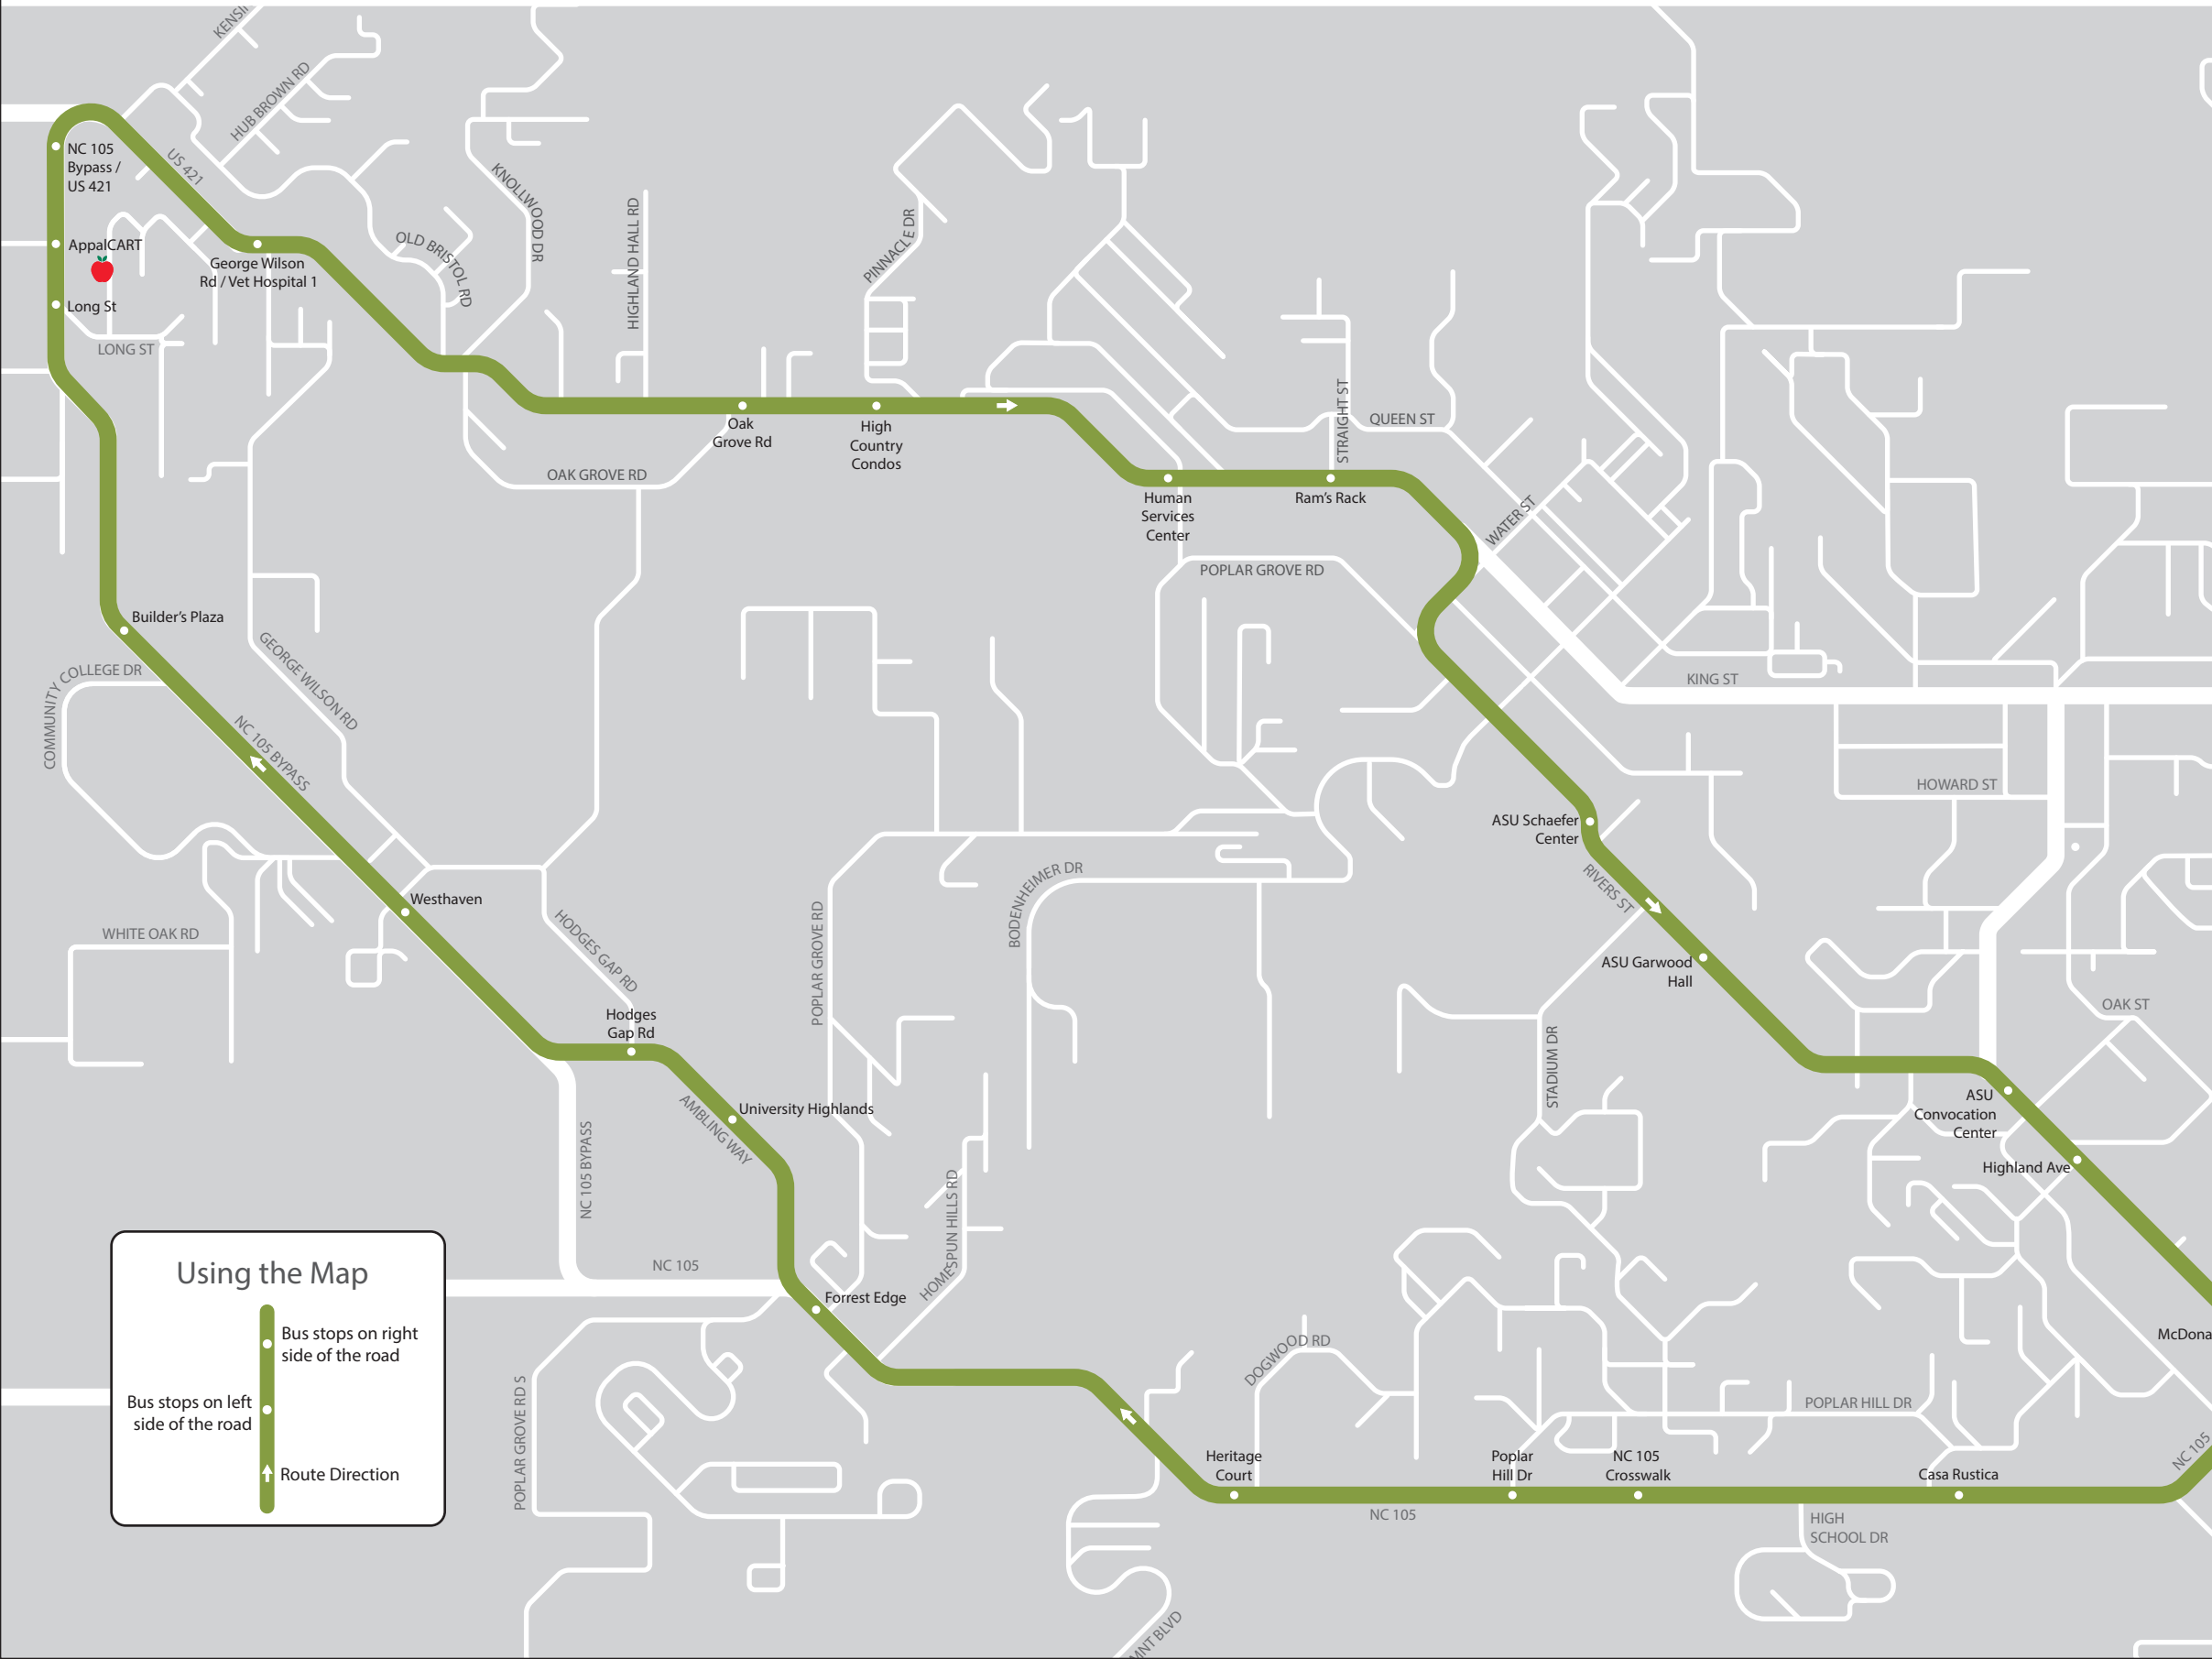

# Night Owl Service

## King St - Rivers St - NC 105 - NC 105 Bypass

POP 105

**Using the Map**

- Bus stops on right side of the road
- Bus stops on left side of the road
- ↑ Route Direction

### Night Owl Pop 105 Timetable

Stop Name	Thursday & Friday		Saturday	
	9:56 pm - 2:25 am		5:56 pm - 2:25 am	
ASU Schaefer Center ▲	:05	:35	:05	:35
ASU Garwood Hall ▲	:06	:36	:06	:36
ASU Convocation Center ▲	:07	:37	:07	:37
Highland Ave	:07	:37	:07	:37
McDonald's	:08	:38	:08	:38
Casa Rustica	:10	:40	:10	:40
NC 105 Crosswalk	:10	:40	:10	:40
Poplar Hill Dr	:11	:41	:11	:41
Heritage Court on NC 105	:11	:41	:11	:41
Forest Edge ▲	:13	:43	:13	:43
University Highlands (Arrives) ▲	:15	:45	:15	:45
University Highlands (Departs) ▲	:20	:50	:20	:50
Hodges Gap Rd	:21	:51	:21	:51
Westhaven	:22	:52	:22	:52
Builder's Plaza	:23	:53	:23	:53
Long St	:24	:54	:24	:54
AppalCART (Arrives)	:25	:55	:25	:55
AppalCART (Departs)	:26	:56	:26	:56
NC 105 Bypass / US 421	:27	:57	:27	:57
George Wilson Rd / Vet Hospital 1	:28	:58	:28	:58
Oak Grove Rd	:28	:58	:28	:58
High Country Condos ▲	:30	:00	:30	:00
Human Services Center	:31	:01	:31	:01
Ram's Rack ▲	:32	:02	:32	:02

**Bold Underlined** = First Bus    ▲ = Shelter