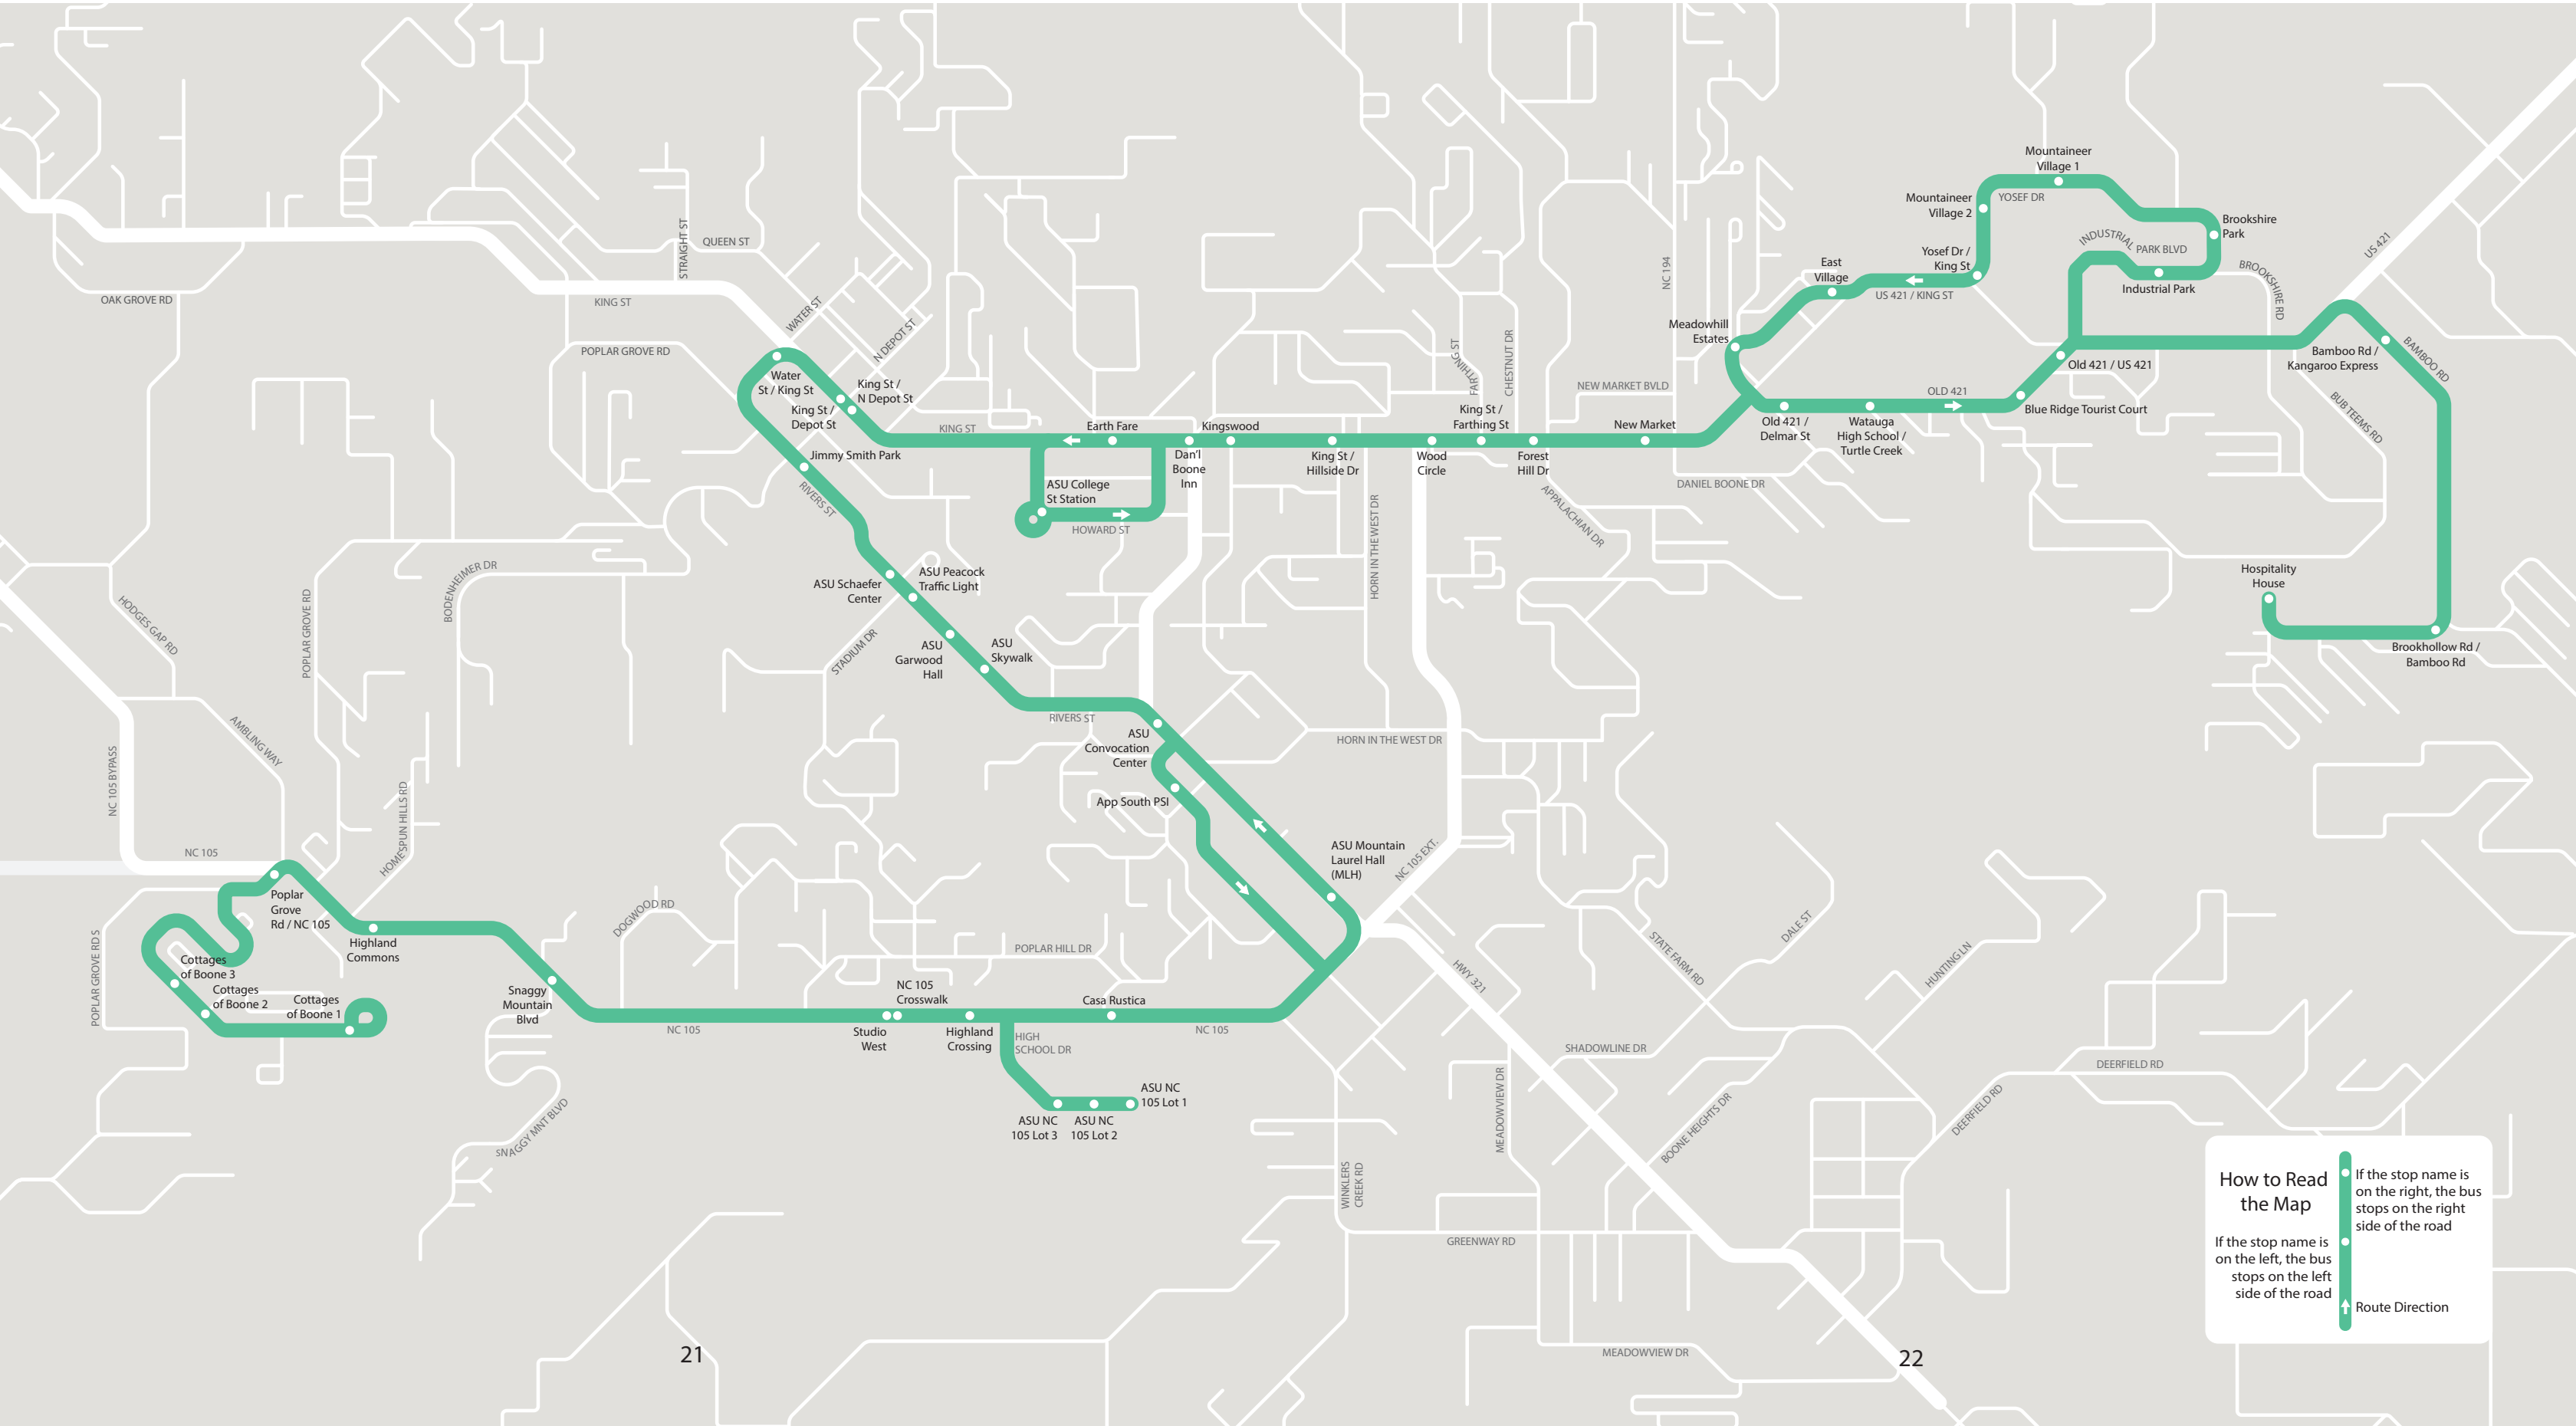

Hospitality House - Old 421 - King St / US 421 - ASU College St Station - Rivers St - NC 105 - Cottages of Boone

How to Read the Map

- If the stop name is on the right, the bus stops on the right side of the road
- If the stop name is on the left, the bus stops on the left side of the road
- ↑ Route Direction