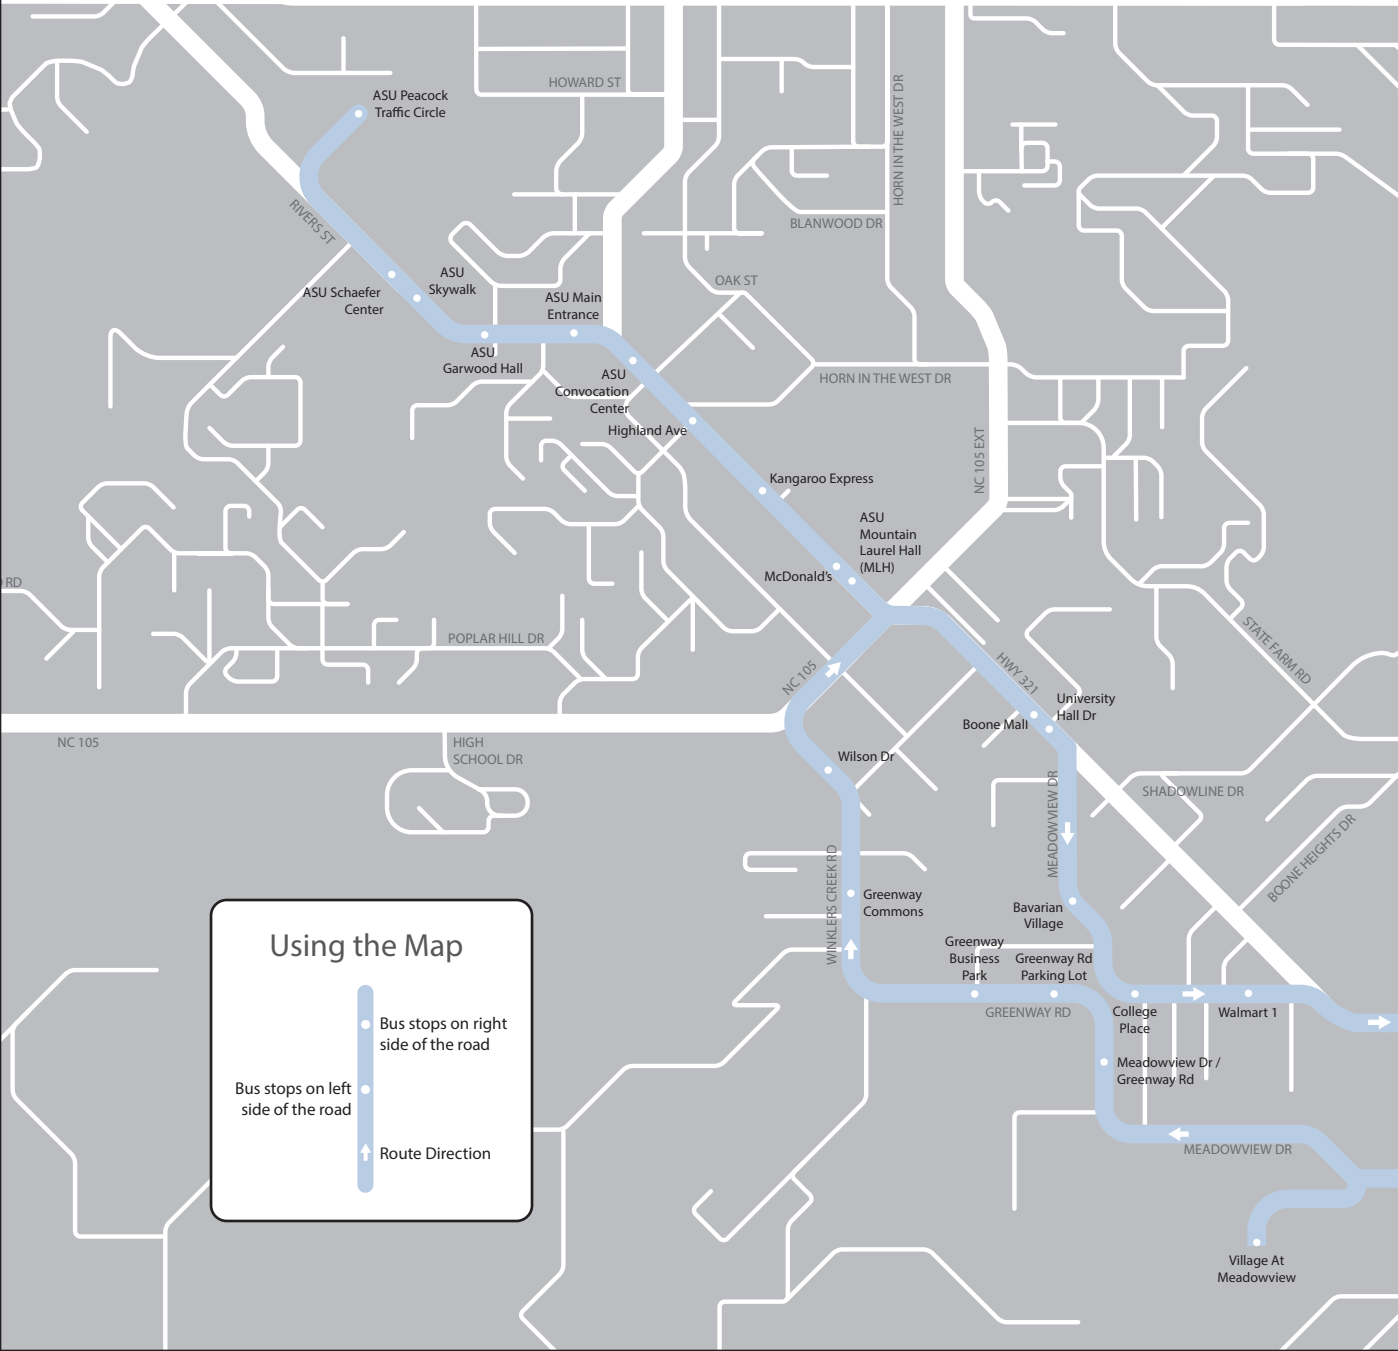

Night Owl Service

ASU Peacock Traffic Circle - Rivers St - Hwy 321 - Meadowview Dr

Express

Using the Map

- Bus stops on right side of the road
- Bus stops on left side of the road
- ↑ Route Direction

Night Owl Express Timetable

Stop Name	Thursday & Friday		Saturday	
	10:00 PM - 2:27 AM		6:00 PM - 2:27 AM	
ASU Peacock Traffic Circle (Departs) ▲	:00	:30	:00	:30
ASU Garwood Hall ▲	:02	:32	:02	:32
ASU Convocation Center ▲	:03	:33	:03	:33
Highland Ave	:03	:33	:03	:33
McDonalds	:04	:34	:04	:34
Boone Mall	:07	:37	:07	:37
Bavarian Village	:08	:38	:08	:38
College Place ▲	:09	:39	:09	:39
Walmart 1	:10	:40	:10	:40
Meadowview Dr / US 321	:13	:43	:13	:43
Village at Meadowview (Arrives) ▲	:14	:44	:14	:44
Village at Meadowview (Departs) ▲	:17	:47	:17	:47
Meadowview Dr / Madison Ave	:17	:47	:17	:47
Meadowview Dr / Greenway Rd	:19	:49	:19	:49
Greenway Rd Parking Lot	:21	:51	:21	:51
Greenway Business Park	:22	:52	:22	:52
Greenway Commons ▲	:22	:52	:22	:52
Wilson Dr	:23	:53	:23	:53
ASU Mountain Laurel Hall ▲	:24	:54	:24	:54
Kangaroo Express	:26	:56	:26	:56
ASU Skywalk ▲	:27	:57	:27	:57
ASU Peacock Traffic Circle (Arrives) ▲	:27	:57	:27	:57

Bold Underlined = First Bus ▲ = Shelter