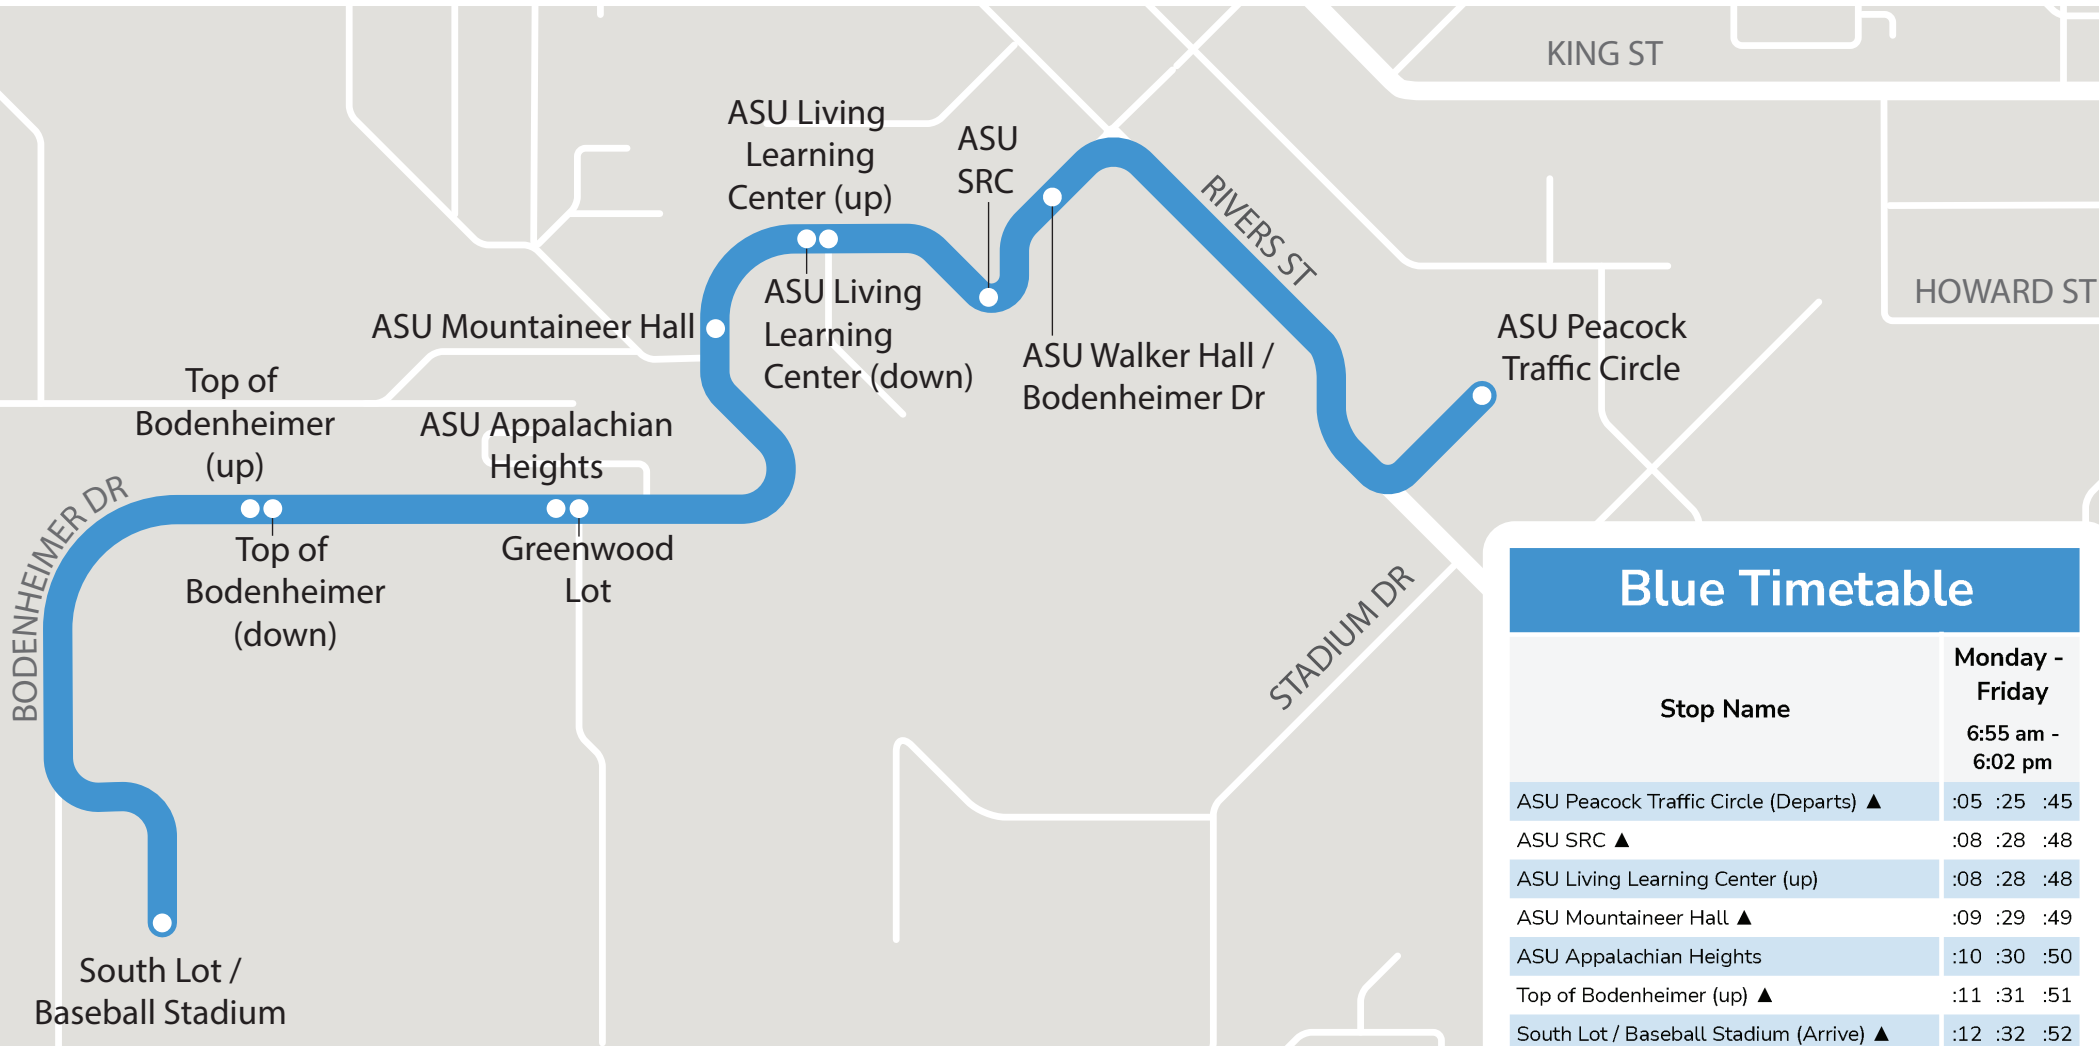

# ASU Peacock Traffic Circle - Bodenheimer Dr - South Lot / Baseball Stadium

**How to Read the Map**

- If the stop name is on the right, the bus stops on the right side of the road
- If the stop name is on the left, the bus stops on the left side of the road

↑ Route Direction

## Blue Timetable

Stop Name	Monday - Friday
	6:55 am - 6:02 pm
ASU Peacock Traffic Circle (Departs) ▲	:05 :25 :45
ASU SRC ▲	:08 :28 :48
ASU Living Learning Center (up)	:08 :28 :48
ASU Mountaineer Hall ▲	:09 :29 :49
ASU Appalachian Heights	:10 :30 :50
Top of Bodenheimer (up) ▲	:11 :31 :51
South Lot / Baseball Stadium (Arrive) ▲	:12 :32 :52
South Lot / Baseball Stadium (Depart) ▲	:15 :35 <b>:55</b>
Top of Bodenheimer (down) ▲	:16 :36 :56
Greenwood Lot ▲	:17 :37 :57
ASU Living Learning Center (down) ▲	:18 :38 :58
ASU Walker Hall / Bodenheimer Dr ▲	:19 :39 :59
ASU Peacock Traffic Circle (Arrives) ▲	:22 :42 :02

**Bold Underlined = First Bus ▲ = Shelter**